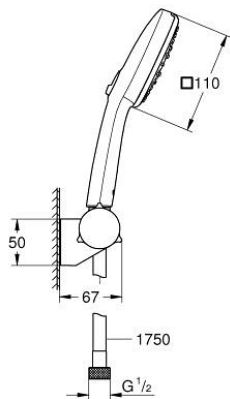

## 27 584 003 TEMPESTA CUBE 110 WALL HOLDER SET 3 SPRAYS

### PRODUCT DESCRIPTION

- Colour: chrome
- consisting of:
  - hand shower Tempesta Cube 110 (27 574)
  - spray patterns: Jet, Rain, Massage
  - maximum flow rate (at 3 bar): 7.4 l/min
  - wall shower holder adjustable (27 595)
  - shower hose Relexaflex 1750 mm 1/2" x 1/2" (28 154)
  - GROHE EcoJoy - less water, perfect flow
  - GROHE SmartSwitch - easily rotate the dial to enjoy your preferred spray option
  - GROHE DreamSpray - perfect spray pattern
  - GROHE LongLife finish
  - GROHE SpeedClean - effortless limescale removal
  - Inner WaterGuide - inner insulation for surface protection
  - ShockProof silicone ring prevents damage caused by a shower falling
  - min. recommended pressure 1.0 bar
  - suitable for instantaneous heater
  - professional exclusive

### SPARE PARTS

1: Dirt strainer (Spare part-nr. 0700200M)

2: Cap (Spare part-nr. 1029380000)