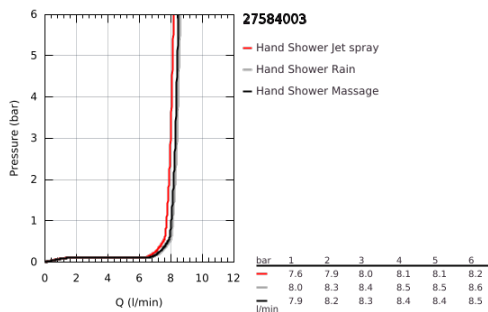

### PRODUCT DESCRIPTION

- Colour: chrome
- consisting of:
  - hand shower Tempesta Cube 110 (27 574)
  - spray patterns: Jet, Rain, Massage
  - maximum flow rate (at 3 bar): 7.4 l/min
  - wall shower holder adjustable (27 595)
  - shower hose Relexaflex 1750 mm 1/2" x 1/2" (28 154)
  - GROHE EcoJoy - less water, perfect flow
  - GROHE SmartSwitch - easily rotate the dial to enjoy your preferred spray option
  - GROHE DreamSpray - perfect spray pattern
  - GROHE LongLife finish
  - GROHE SpeedClean - effortless limescale removal
  - Inner WaterGuide - inner insulation for surface protection
  - ShockProof silicone ring prevents damage caused by a shower falling
  - min. recommended pressure 1.0 bar
  - suitable for instantaneous heater
  - professional exclusive