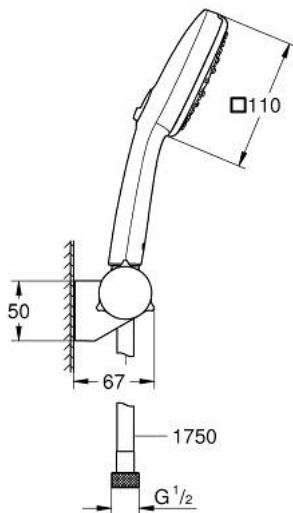

## 27 584 003 TEMPESTA CUBE 110 WALL HOLDER SET 3 SPRAYS

### PRODUCT DESCRIPTION

- Tyc: Chrome
- consisting of:
  - hand shower Tempesta Cube 110 (27 574)
  - spray patterns: Jet, Rain, Massage
  - maximum flow rate (at 3 bar): 7.4 l/min
  - wall shower holder adjustable (27 595)
- shower hose Relexaflex 1750 mm 1/2" x 1/2" (28 154)
- GROHE EcoJoy - Less water, perfect flow
- GROHE SmartSwitch - easily rotate the dial to enjoy your preferred spray option
- GROHE DreamSpray - perfect spray pattern
- GROHE LongLife finish
- GROHE SpeedClean - effortless limescale removal
- Inner WaterGuide - inner insulation for surface protection
- ShockProof silicone ring prevents damage caused by a shower falling
- min. recommended pressure 1.0 bar
- suitable for instantaneous heater
- professional exclusive

### SPARE PARTS

1: Dirt strainer (Spare part-nr. 0700200M)

2: Cap (Spare part-nr. 1029380000)