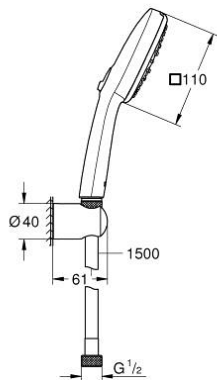

## 27 588 003 TEMPESTA CUBE 110 WALL HOLDER SET 3 SPRAYS

### PRODUCT DESCRIPTION

- Colour: chrome
- consisting of:
  - hand shower Tempesta Cube 110 (27 574)
  - spray patterns: Jet, Rain, Massage
  - maximum flow rate (at 3 bar): 7.4 l/min
  - wall shower holder Tempesta, non-adjustable (28 605)
  - shower hose Relexaflex 1500 mm 1/2" x 1/2" (28 151)
  - GROHE EcoJoy - less water, perfect flow
  - GROHE SmartSwitch - easily rotate the dial to enjoy your preferred spray option
  - GROHE DreamSpray - perfect spray pattern
  - GROHE LongLife finish
  - GROHE SpeedClean - effortless limescale removal
  - Inner WaterGuide - inner insulation for surface protection
  - ShockProof silicone ring prevents damage caused by a shower falling
  - min. recommended pressure 1.0 bar
  - suitable for instantaneous heater
  - professional exclusive

### SPARE PARTS

1: Dirt strainer (Spare part-nr. 0700200M)