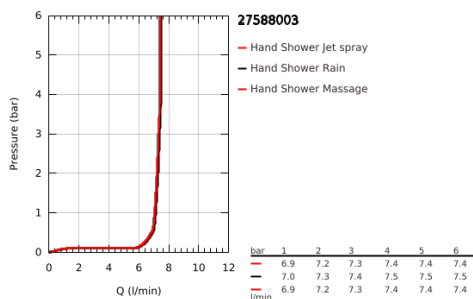

### PRODUCT DESCRIPTION

- Colour: chrome
- consisting of:
  - hand shower Tempesta Cube 110 (27 574)
  - spray patterns: Jet, Rain, Massage
  - maximum flow rate (at 3 bar): 7.4 l/min
  - wall shower holder Tempesta, non-adjustable (28 605)
  - shower hose Relexaflex 1500 mm 1/2" x 1/2" (28 151)
  - GROHE EcoJoy - less water, perfect flow
  - GROHE SmartSwitch - easily rotate the dial to enjoy your preferred spray option
  - GROHE DreamSpray - perfect spray pattern
  - GROHE LongLife finish
  - GROHE SpeedClean - effortless limescale removal
  - Inner WaterGuide - inner insulation for surface protection
  - ShockProof silicone ring prevents damage caused by a shower falling
  - min. recommended pressure 1.0 bar
  - suitable for instantaneous heater
  - professional exclusive