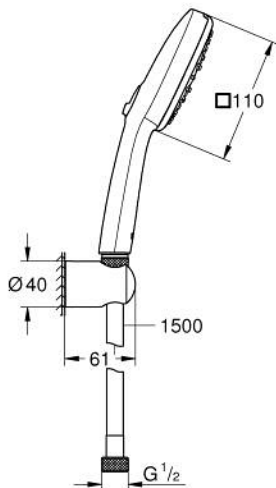

## 27 588 003 TEMPESTA CUBE 110 WALL HOLDER SET 3 SPRAYS

### PRODUCT DESCRIPTION

- Tyc: Chrome
- consisting of:
  - hand shower Tempesta Cube 110 (27 574)
  - spray patterns: Jet, Rain, Massage
  - maximum flow rate (at 3 bar): 7.4 l/min
  - wall shower holder Tempesta, non-adjustable (28 605)
  - Relaxaflex hose 1500 mm 1/2" x 1/2" (28 151)
  - GROHE EcoJoy - Less water, perfect flow
  - GROHE SmartSwitch - easily rotate the dial to enjoy your preferred spray option
  - GROHE DreamSpray - perfect spray pattern
  - GROHE LongLife finish
  - GROHE SpeedClean - effortless limescale removal
  - Inner WaterGuide - inner insulation for surface protection
  - ShockProof silicone ring prevents damage caused by a shower falling
  - min. recommended pressure 1.0 bar
  - suitable for instantaneous heater
  - professional exclusive

27 588 003 **TEMPESTA CUBE 110 WALL HOLDER SET 3 SPRAYS**

**SPARE PARTS**

1: Dirt strainer (Spare part-nr. 0700200M)