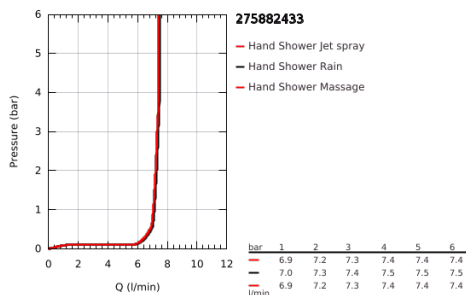

27 588 243 3 TEMPESTA CUBE 110 WALL HOLDER SET 3 SPRAYS

PRODUCT DESCRIPTION

- Colour: matte black
- consisting of:
 - hand shower Tempesta Cube 110
 - spray patterns: Jet, Rain, Massage
 - maximum flow rate (at 3 bar): 7.4 l/min
 - wall shower holder Tempesta, non-adjustable (28 605)
 - shower hose Relexaflex 1500 mm 1/2" x 1/2"
 - GROHE EcoJoy - less water, perfect flow
 - GROHE SmartSwitch - easily rotate the dial to enjoy your preferred spray option
 - GROHE DreamSpray - perfect spray pattern
 - GROHE SpeedClean - effortless limescale removal
 - Inner WaterGuide - inner insulation for surface protection
 - ShockProof silicone ring prevents damage caused by a shower falling
 - min. recommended pressure 1.0 bar
 - suitable for instantaneous heater
 - professional exclusive