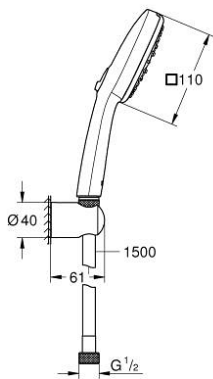

27 588 243 3 TEMPESTA CUBE 110 WALL HOLDER SET 3 SPRAYS

PRODUCT DESCRIPTION

- Colour: matte black
- consisting of:
 - hand shower Tempesta Cube 110
 - spray patterns: Jet, Rain, Massage
 - maximum flow rate (at 3 bar): 7.4 l/min
 - wall shower holder Tempesta, non-adjustable (28 605)
 - shower hose Relexaflex 1500 mm 1/2" x 1/2"
 - GROHE EcoJoy - less water, perfect flow
 - GROHE SmartSwitch - easily rotate the dial to enjoy your preferred spray option
 - GROHE DreamSpray - perfect spray pattern
 - GROHE SpeedClean - effortless limescale removal
 - Inner WaterGuide - inner insulation for surface protection
 - ShockProof silicone ring prevents damage caused by a shower falling
 - min. recommended pressure 1.0 bar
 - suitable for instantaneous heater
 - professional exclusive

27 588 243 3 TEMPESTA CUBE 110 WALL HOLDER SET 3 SPRAYS

SPARE PARTS

1: Dirt strainer (Spare part-nr. 0700200M)