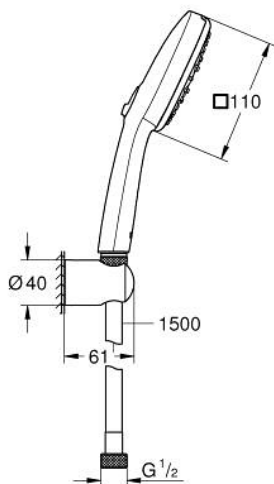

## 27 588 243 3 TEMPESTA CUBE 110 WALL HOLDER SET 3 SPRAYS

### PRODUCT DESCRIPTION

- Tyc: matte black
- consisting of:
  - hand shower Tempesta Cube 110
  - spray patterns: Jet, Rain, Massage
  - maximum flow rate (at 3 bar): 7.4 l/min
  - wall shower holder Tempesta, non-adjustable (28 605)
  - shower hose Relaxaflex 1500 mm 1/2" x 1/2"
  - GROHE EcoJoy - Less water, perfect flow
  - GROHE SmartSwitch - easily rotate the dial to enjoy your preferred spray option
  - GROHE DreamSpray - perfect spray pattern
  - GROHE SpeedClean - effortless limescale removal
  - Inner WaterGuide - inner insulation for surface protection
  - ShockProof silicone ring prevents damage caused by a shower falling
  - min. recommended pressure 1.0 bar
  - suitable for instantaneous heater
  - professional exclusive

### SPARE PARTS

1: Dirt strainer (Spare part-nr. 0700200M)