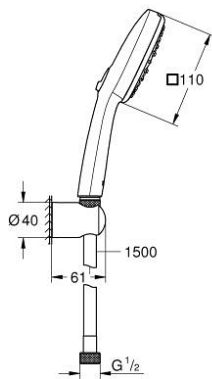

27 588 GN3 TEMPESTA CUBE 110 WALL HOLDER SET 3 SPRAYS

PRODUCT DESCRIPTION

- Colour: brushed cool sunrise
- consisting of:
 - hand shower Tempesta Cube 110
 - spray patterns: Jet, Rain, Massage
 - maximum flow rate (at 3 bar): 7.4 l/min
 - wall shower holder Tempesta, non-adjustable
 - shower hose 1500 mm 1/2" x 1/2"
 - GROHE EcoJoy - less water, perfect flow
 - GROHE SmartSwitch - easily rotate the dial to enjoy your preferred spray option
 - GROHE DreamSpray - perfect spray pattern
 - GROHE LongLife finish
 - GROHE SpeedClean - effortless limescale removal
 - Inner WaterGuide - inner insulation for surface protection
 - ShockProof silicone ring prevents damage caused by a shower falling
 - min. recommended pressure 1.0 bar
 - suitable for instantaneous heater
 - professional exclusive