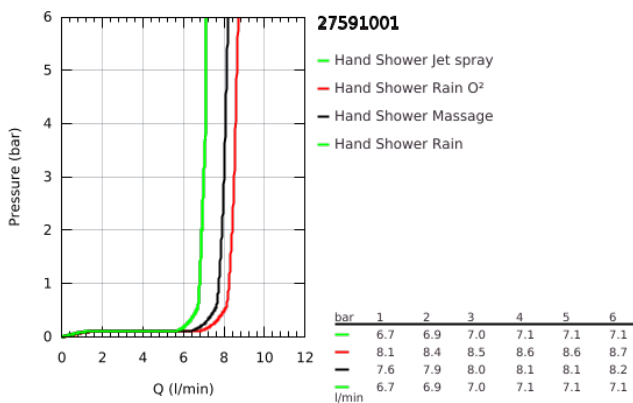

27 591 001 TEMPESTA COSMOPOLITAN 100 HEAD SHOWER 4 SPRAYS

PRODUCT DESCRIPTION

- Colour: chrome
- spray patterns: GROHE Rain O², Rain, Massage, Jet
- maximum flow rate (at 3 bar): 8.5 l/min
- ball joint ± 15° rotatable
- connection thread 1/2"
- GROHE EcoJoy - less water, perfect flow
- GROHE DreamSpray - perfect spray pattern
- GROHE LongLife finish
- GROHE SpeedClean - effortless limescale removal
- Inner WaterGuide - inner insulation for surface protection
- suitable for instantaneous heater
- min. recommended pressure 1.0 bar

27 591 001 TEMPESTA COSMOPOLITAN 100 HEAD SHOWER 4 SPRAYS

SPARE PARTS

1: Fibre seal dia. \emptyset 18,5 x \emptyset 12 x 2 (Spare part-nr. 0138900M)

2: Dirt strainer (Spare part-nr. 48007000)