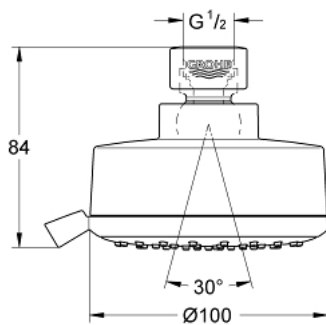

27 591 001 TEMPESTA COSMOPOLITAN 100 HEAD SHOWER 4 SPRAYS

PRODUCT DESCRIPTION

- Colour: chrome
- spray patterns: GROHE Rain O², Rain, Massage, Jet
- maximum flow rate (at 3 bar): 8.5 l/min
- ball joint ± 15° rotatable
- connection thread 1/2"
- GROHE EcoJoy - less water, perfect flow
- GROHE DreamSpray - perfect spray pattern
- GROHE LongLife finish
- GROHE SpeedClean - effortless limescale removal
- Inner WaterGuide - inner insulation for surface protection
- suitable for instantaneous heater
- min. recommended pressure 1.0 bar

27 591 001 TEMPESTA COSMOPOLITAN 100 HEAD SHOWER 4 SPRAYS

SPARE PARTS

1: Fibre seal dia. \emptyset 18,5 x \emptyset 12 x 2 (Spare part-nr. 0138900M)

2: Dirt strainer (Spare part-nr. 48007000)