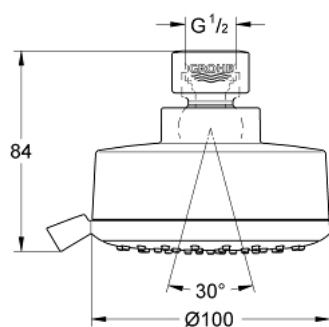

27 591 001 TEMPESTA COSMOPOLITAN 100 HEAD SHOWER 4 SPRAYS

PRODUCT DESCRIPTION

- Tyc: Chrome
- spray patterns: GROHE Rain O², Rain, Massage, Jet
- maximum flow rate (at 3 bar): 8.5 l/min
- ball joint ± 15° rotatable
- connection thread 1/2"
- GROHE EcoJoy - Less water, perfect flow
- GROHE DreamSpray - perfect spray pattern
- GROHE LongLife finish
- GROHE SpeedClean - effortless limescale removal
- Inner WaterGuide - inner insulation for surface protection
- suitable for instantaneous heater
- min. recommended pressure 1.0 bar

27 591 001 TEMPESTA COSMOPOLITAN 100 HEAD SHOWER 4 SPRAYS

SPARE PARTS

1: Fibre seal \varnothing 18,5 x \varnothing 12 x 2 (Spare part-nr. 0138900M)

2: Dirt strainer (Spare part-nr. 48007000)