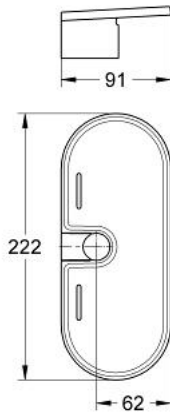

27 596 000 **GROHE EASYREACH TRAY**

PRODUCT DESCRIPTION

- Colour: plastic matt
- acrylic
- for Tempesta and Euphoria shower rails Ø 22 mm