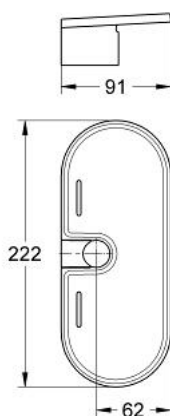

27 596 000 **GROHE EASYREACH TRAY**

PRODUCT DESCRIPTION

- Tyc: plastic matt
- acrylic
- for Tempesta and Euphoria shower rails Ø 22 mm