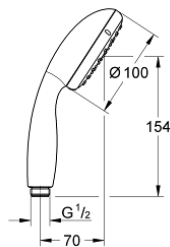

27 597 001 TEMPESTA 100 HAND SHOWER 2 SPRAYS

PRODUCT DESCRIPTION

- Colour: chrome
- spray patterns: Rain, Jet
- GROHE DreamSpray - perfect spray pattern
- GROHE LongLife finish
- GROHE SpeedClean - effortless limescale removal
- Inner WaterGuide - inner insulation for surface protection
- ShockProof silicone ring prevents damage caused by a shower falling
- universal mounting system, fitting all standard shower hoses
- suitable for instantaneous heater
- min. recommended pressure 1.0 bar

27 597 001 TEMPESTA 100 HAND SHOWER 2 SPRAYS

SPARE PARTS

1: Dirt strainer (Spare part-nr. 0700200M)