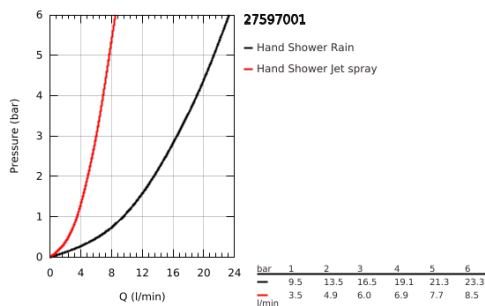

27 597 001 TEMPESTA 100 HAND SHOWER 2 SPRAYS

PRODUCT DESCRIPTION

- Colour: chrome
- spray patterns: Rain, Jet
- GROHE DreamSpray - perfect spray pattern
- GROHE LongLife finish
- GROHE SpeedClean - effortless limescale removal
- Inner WaterGuide - inner insulation for surface protection
- ShockProof silicone ring prevents damage caused by a shower falling
- universal mounting system, fitting all standard shower hoses
- suitable for instantaneous heater
- min. recommended pressure 1.0 bar

27 597 001 TEMPESTA 100 HAND SHOWER 2 SPRAYS

SPARE PARTS

1: Dirt strainer (Spare part-nr. 0700200M)