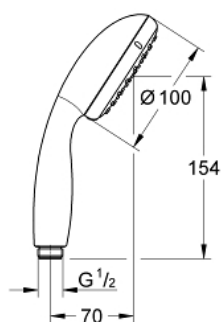

## 27 597 001 TEMPESTA 100 HAND SHOWER 2 SPRAYS

### PRODUCT DESCRIPTION

- Tyc: Chrome
- spray patterns: Rain, Jet
- GROHE DreamSpray - perfect spray pattern
- GROHE LongLife finish
- GROHE SpeedClean - effortless limescale removal
- Inner WaterGuide - inner insulation for surface protection
- ShockProof silicone ring prevents damage caused by a shower falling
- universal mounting system, fitting all standard shower hoses
- suitable for instantaneous heater
- min. recommended pressure 1.0 bar

27 597 001 **TEMPESTA 100 HAND SHOWER 2 SPRAYS**

**SPARE PARTS**

1: Dirt strainer (Spare part-nr. 0700200M)