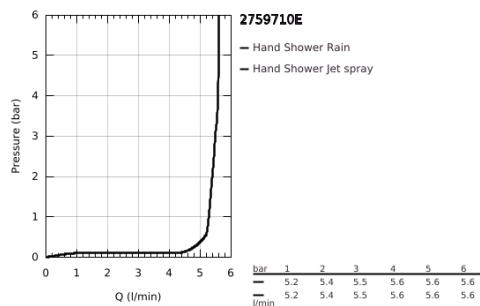

27 597 10E TEMPESTA 100 HAND SHOWER 2 SPRAYS

PRODUCT DESCRIPTION

- Colour: chrome
- spray patterns: Rain, Jet
- 5.7 l/min flow limiter
- GROHE DreamSpray - perfect spray pattern
- GROHE LongLife finish
- GROHE SpeedClean - effortless limescale removal
- Inner WaterGuide - inner insulation for surface protection
- ShockProof silicone ring prevents damage caused by a shower falling
- universal mounting system, fitting all standard shower hoses
- suitable for instantaneous heater
- min. recommended pressure 1.0 bar

27 597 10E TEMPESTA 100 HAND SHOWER 2 SPRAYS

SPARE PARTS

1: Dirt strainer (Spare part-nr. 0700200M)