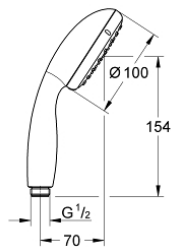

27 597 10E TEMPESTA 100 HAND SHOWER 2 SPRAYS

PRODUCT DESCRIPTION

- Colour: chrome
- spray patterns: Rain, Jet
- GROHE EcoJoy 5.7 l/min. flow limiter
- GROHE DreamSpray - perfect spray pattern
- GROHE LongLife finish
- GROHE SpeedClean - effortless limescale removal
- Inner WaterGuide - inner insulation for surface protection
- ShockProof silicone ring prevents damage caused by a shower falling
- universal mounting system, fitting all standard shower hoses
- suitable for instantaneous heater
- min. recommended pressure 1.0 bar

27 597 10E **TEMPESTA 100 HAND SHOWER 2 SPRAYS**

SPARE PARTS

1: Dirt strainer (Spare part-nr. 0700200M)