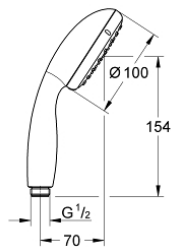

27 597 10E TEMPESTA 100 HAND SHOWER 2 SPRAYS

PRODUCT DESCRIPTION

- Colour: chrome
- spray patterns: Rain, Jet
- 5.7 l/min flow limiter
- GROHE DreamSpray - perfect spray pattern
- GROHE LongLife finish
- GROHE SpeedClean - effortless limescale removal
- Inner WaterGuide - inner insulation for surface protection
- ShockProof silicone ring prevents damage caused by a shower falling
- universal mounting system, fitting all standard shower hoses
- suitable for instantaneous heater
- min. recommended pressure 1.0 bar

27 597 10E TEMPESTA 100 HAND SHOWER 2 SPRAYS

SPARE PARTS

1: Dirt strainer (Spare part-nr. 0700200M)