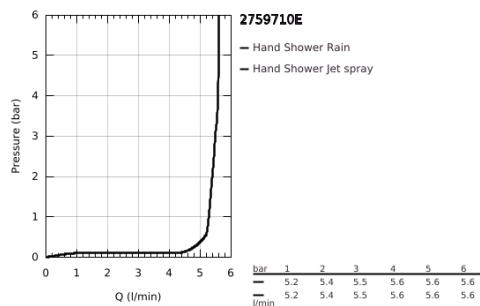

27 597 10E TEMPESTA 100 HAND SHOWER 2 SPRAYS

PRODUCT DESCRIPTION

- Colour: chrome
- spray patterns: Rain, Jet
- GROHE EcoJoy 5.7 l/min. flow limiter
- GROHE DreamSpray - perfect spray pattern
- GROHE LongLife finish
- GROHE SpeedClean - effortless limescale removal
- Inner WaterGuide - inner insulation for surface protection
- ShockProof silicone ring prevents damage caused by a shower falling
- universal mounting system, fitting all standard shower hoses
- suitable for instantaneous heater
- min. recommended pressure 1.0 bar

27 597 10E **TEMPESTA 100 HAND SHOWER 2 SPRAYS**

SPARE PARTS

1: Dirt strainer (Spare part-nr. 0700200M)