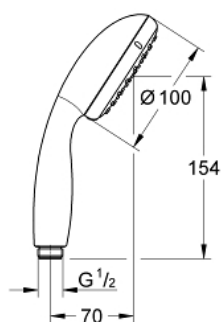

## 27 597 10E TEMPESTA 100 HAND SHOWER 2 SPRAYS

### PRODUCT DESCRIPTION

- Tyc: Chrome
- spray patterns: Rain, Jet
- GROHE EcoJoy 5.7 l/min. flow limiter
- GROHE DreamSpray - perfect spray pattern
- GROHE LongLife finish
- GROHE SpeedClean - effortless limescale removal
- Inner WaterGuide - inner insulation for surface protection
- ShockProof silicone ring prevents damage caused by a shower falling
- universal mounting system, fitting all standard shower hoses
- suitable for instantaneous heater
- min. recommended pressure 1.0 bar

### SPARE PARTS

1: Dirt strainer (Spare part-nr. 0700200M)