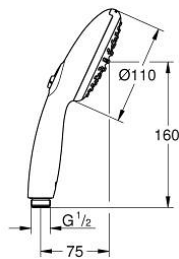

## 27 597 30E TEMPESTA 110 HAND SHOWER 2 SPRAYS

### PRODUCT DESCRIPTION

- Colour: chrome
- spray patterns: Rain, Jet
- maximum flow rate (at 3 bar): 5.6 l/min
- GROHE EcoJoy - extra efficient water usage, perfect flow
- GROHE SmartSwitch - easily rotate the dial to enjoy your preferred spray option
- GROHE DreamSpray - perfect spray pattern
- GROHE LongLife finish
- GROHE SpeedClean - effortless limescale removal
- Inner WaterGuide - inner insulation for surface protection
- ShockProof silicone ring prevents damage caused by a shower falling
- universal mounting system, fitting all standard shower hoses
- min. recommended pressure 1.0 bar
- suitable for instantaneous heater
- professional exclusive

### SPARE PARTS

1: Dirt strainer (Spare part-nr. 0700200M)