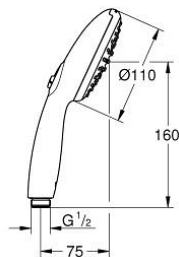

27 597 30E TEMPESTA 110 HAND SHOWER 2 SPRAYS

PRODUCT DESCRIPTION

- Colour: chrome
- spray patterns: Rain, Jet
- maximum flow rate (at 3 bar): 5.6 l/min
- GROHE SmartSwitch - easily rotate the dial to enjoy your preferred spray option
- GROHE DreamSpray - perfect spray pattern
- GROHE LongLife finish
- GROHE SpeedClean - effortless limescale removal
- Inner WaterGuide - inner insulation for surface protection
- ShockProof silicone ring prevents damage caused by a shower falling
- universal mounting system, fitting all standard shower hoses
- min. recommended pressure 1.0 bar
- suitable for instantaneous heater
- professional exclusive

27 597 30E TEMPESTA 110 HAND SHOWER 2 SPRAYS

SPARE PARTS

1: Dirt strainer (Spare part-nr. 0700200M)