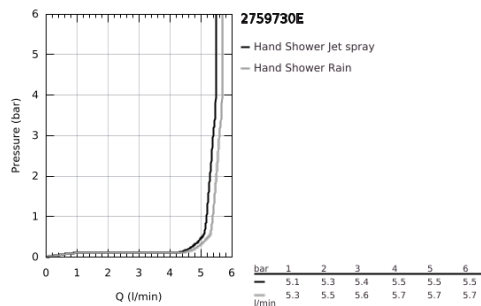

27 597 30E TEMPESTA 110 HAND SHOWER 2 SPRAYS

PRODUCT DESCRIPTION

- Colour: chrome
- spray patterns: Rain, Jet
- maximum flow rate (at 3 bar): 5.6 l/min
- GROHE SmartSwitch - easily rotate the dial to enjoy your preferred spray option
- GROHE DreamSpray - perfect spray pattern
- GROHE LongLife finish
- GROHE SpeedClean - effortless limescale removal
- Inner WaterGuide - inner insulation for surface protection
- ShockProof silicone ring prevents damage caused by a shower falling
- universal mounting system, fitting all standard shower hoses
- min. recommended pressure 1.0 bar
- suitable for instantaneous heater
- professional exclusive

27 597 30E TEMPESTA 110 HAND SHOWER 2 SPRAYS

SPARE PARTS

1: Dirt strainer (Spare part-nr. 0700200M)