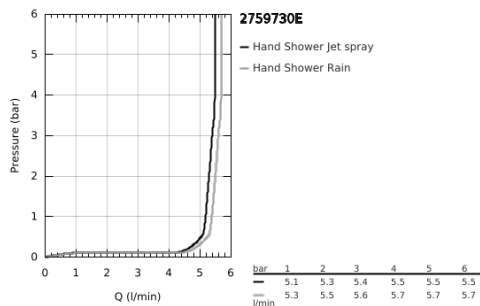

## 27 597 30E TEMPESTA 110 HAND SHOWER 2 SPRAYS

### PRODUCT DESCRIPTION

- Colour: chrome
- spray patterns: Rain, Jet
- maximum flow rate (at 3 bar): 5.6 l/min
- GROHE EcoJoy - extra efficient water usage, perfect flow
- GROHE SmartSwitch - easily rotate the dial to enjoy your preferred spray option
- GROHE DreamSpray - perfect spray pattern
- GROHE LongLife finish
- GROHE SpeedClean - effortless limescale removal
- Inner WaterGuide - inner insulation for surface protection
- ShockProof silicone ring prevents damage caused by a shower falling
- universal mounting system, fitting all standard shower hoses
- min. recommended pressure 1.0 bar
- suitable for instantaneous heater
- professional exclusive