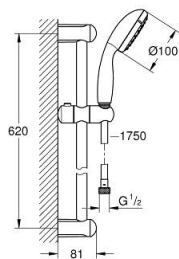

27 598 001 TEMPESTA 100 SHOWER RAIL SET 2 SPRAYS

PRODUCT DESCRIPTION

- Colour: chrome
- consisting of:
 - hand shower Tempesta 100 II (27 597)
 - shower rail, 600 mm (27 523)
 - shower hose Relaxaflex 1750 mm 1/2" x 1/2" (28 154)
- GROHE DreamSpray - perfect spray pattern
- GROHE LongLife finish
- GROHE SpeedClean - effortless limescale removal
- Inner WaterGuide - inner insulation for surface protection
- ShockProof silicone ring prevents damage caused by a shower falling
- suitable for instantaneous heater
- min. recommended pressure 1.0 bar

27 598 001 TEMPESTA 100 SHOWER RAIL SET 2 SPRAYS

SPARE PARTS

- 1: Shower rail holder (Spare part-nr. 48092000)
 - 2: Glide element (Spare part-nr. 48093000)
 - 3: Dirt strainer (Spare part-nr. 0700200M)
 - 4: Compensation disc (Spare part-nr. 48051000)*
- * Optional accessories