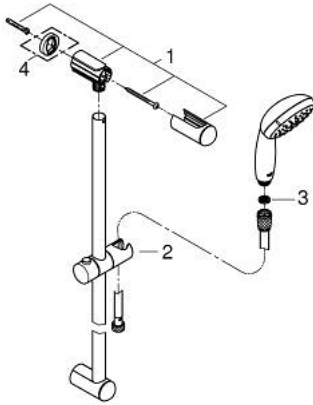

27 598 001 TEMPESTA 100 SHOWER RAIL SET 2 SPRAYS

PRODUCT DESCRIPTION

- Colour: chrome
- consisting of:
 - hand shower Tempesta 100 II (27 597)
 - shower rail, 600 mm (27 523)
 - shower hose Relaxaflex 1750 mm 1/2" x 1/2" (28 154)
- GROHE DreamSpray - perfect spray pattern
- GROHE LongLife finish
- GROHE SpeedClean - effortless limescale removal
- Inner WaterGuide - inner insulation for surface protection
- ShockProof silicone ring prevents damage caused by a shower falling
- suitable for instantaneous heater
- min. recommended pressure 1.0 bar

27 598 001 TEMPESTA 100 SHOWER RAIL SET 2 SPRAYS

SPARE PARTS

- 1: Shower rail holder (Spare part-nr. 48092000)
 - 2: Glide element (Spare part-nr. 48093000)
 - 3: Dirt strainer (Spare part-nr. 0700200M)
 - 4: Compensation disc (Spare part-nr. 48051000)*
- * Optional accessories