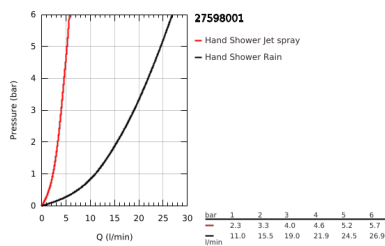

27 598 001 TEMPESTA 100 SHOWER RAIL SET 2 SPRAYS

PRODUCT DESCRIPTION

- Colour: chrome
- consisting of:
 - hand shower Tempesta 100 II (27 597)
 - shower rail, 600 mm (27 523)
 - shower hose Relaxaflex 1750 mm 1/2" x 1/2" (28 154)
- GROHE DreamSpray - perfect spray pattern
- GROHE LongLife finish
- GROHE SpeedClean - effortless limescale removal
- Inner WaterGuide - inner insulation for surface protection
- ShockProof silicone ring prevents damage caused by a shower falling
- suitable for instantaneous heater
- min. recommended pressure 1.0 bar