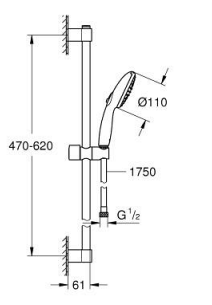

## 27 598 003 TEMPESTA 110 SHOWER RAIL SET 2 SPRAYS (RAIN, JET)

### PRODUCT DESCRIPTION

- Colour: chrome
- consisting of:
  - hand shower Tempesta 110 (27 597)
  - maximum flow rate (at 3 bar): 13.5 l/min
  - shower rail, 600 mm (27 523)
  - shower hose Relaxaflex 1750 mm 1/2" x 1/2" (28 154)
- GROHE SmartSwitch - easily rotate the dial to enjoy your preferred spray option
- GROHE DreamSpray - perfect spray pattern
- GROHE LongLife finish
- Flexible Installation - 1 adjustable bracket for existing drill holes
- adjustable rail holder (turn and glide shower holder)
- GROHE SpeedClean - effortless limescale removal
- Inner WaterGuide - inner insulation for surface protection
- ShockProof silicone ring prevents damage caused by a shower falling
- min. recommended pressure 1.0 bar
- suitable for instantaneous heater
- professional exclusive

27 598 003 **TEMPESTA 110 SHOWER RAIL SET 2 SPRAYS (RAIN, JET)**

**SPARE PARTS**

- 1: Shower rail holder (Spare part-nr. 48607000)
  - 2: Glide element (Spare part-nr. 48609000)
  - 3: Shower rail holder (Spare part-nr. 48608000)
  - 4: Dirt strainer (Spare part-nr. 0700200M)
  - 5: Compensation disc (Spare part-nr. 48543001)\*
- \* Optional accessories