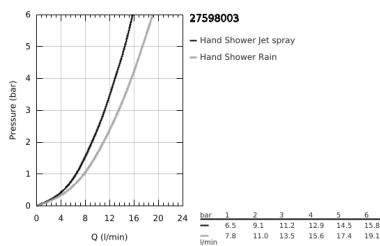

## 27 598 003 TEMPESTA 110 SHOWER RAIL SET 2 SPRAYS (RAIN, JET)

### PRODUCT DESCRIPTION

- Colour: chrome
- consisting of:
  - hand shower Tempesta 110 (27 597)
  - maximum flow rate (at 3 bar): 13.5 l/min
  - shower rail, 600 mm (27 523)
  - shower hose Relaxaflex 1750 mm 1/2" x 1/2" (28 154)
- GROHE SmartSwitch - easily rotate the dial to enjoy your preferred spray option
- GROHE DreamSpray - perfect spray pattern
- GROHE LongLife finish
- Flexible Installation - 1 adjustable bracket for existing drill holes
- adjustable rail holder (turn and glide shower holder)
- GROHE SpeedClean - effortless limescale removal
- Inner WaterGuide - inner insulation for surface protection
- ShockProof silicone ring prevents damage caused by a shower falling
- min. recommended pressure 1.0 bar
- suitable for instantaneous heater
- professional exclusive