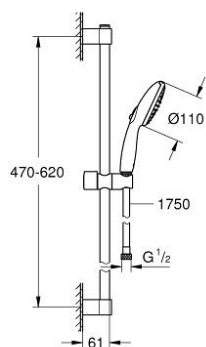

27 598 003 TEMPESTA 110 SHOWER RAIL SET 2 SPRAYS (RAIN, JET)

PRODUCT DESCRIPTION

- Tyc: Chrome
- consisting of:
 - hand shower Tempesta 110 (27 597)
 - maximum flow rate (at 3 bar): 13.5 l/min
 - shower rail, 600 mm (27 523)
 - shower hose Relaxaflex 1750 mm 1/2" x 1/2" (28 154)
- GROHE SmartSwitch - easily rotate the dial to enjoy your preferred spray option
- GROHE DreamSpray - perfect spray pattern
- GROHE LongLife finish
- Flexible Installation - 1 adjustable bracket for existing drill holes
- adjustable rail holder (turn and glide shower holder)
- GROHE SpeedClean - effortless limescale removal
- Inner WaterGuide - inner insulation for surface protection
- ShockProof silicone ring prevents damage caused by a shower falling
- min. recommended pressure 1.0 bar
- suitable for instantaneous heater
- professional exclusive

27 598 003 **TEMPESTA 110 SHOWER RAIL SET 2 SPRAYS (RAIN, JET)**

SPARE PARTS

- 1: Shower rail holder (Spare part-nr. 48607000)
 - 2: Glide element (Spare part-nr. 48609000)
 - 3: Shower rail holder (Spare part-nr. 48608000)
 - 4: Dirt strainer (Spare part-nr. 0700200M)
 - 5: Compensation disc (Spare part-nr. 48543001)*
- * Optional accessories