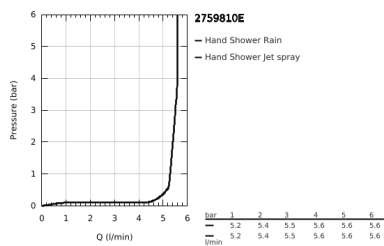

27 598 10E TEMPESTA 100 SHOWER RAIL SET 2 SPRAYS

PRODUCT DESCRIPTION

- Colour: chrome
- consisting of:
 - hand shower Tempesta 100 II (27 597)
 - maximum flow rate (at 3 bar): 5.7 l/min
 - shower rail, 600 mm (27 523)
 - shower hose Relaxaflex 1750 mm 1/2" x 1/2" (28 154)
- GROHE DreamSpray - perfect spray pattern
- GROHE LongLife finish
- GROHE SpeedClean - effortless limescale removal
- Inner WaterGuide - inner insulation for surface protection
- ShockProof silicone ring prevents damage caused by a shower falling
- suitable for instantaneous heater
- min. recommended pressure 1.0 bar

27 598 10E TEMPESTA 100 SHOWER RAIL SET 2 SPRAYS

SPARE PARTS

- 1: Shower rail holder (Spare part-nr. 48098000)
 - 2: Glide element (Spare part-nr. 48099000)
 - 3: Dirt strainer (Spare part-nr. 0700200M)
 - 4: Compensation disc (Spare part-nr. 48051000)*
- * Optional accessories