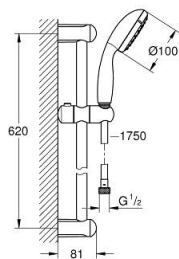

27 598 10E TEMPESTA 100 SHOWER RAIL SET 2 SPRAYS

PRODUCT DESCRIPTION

- Colour: chrome
- consisting of:
 - hand shower Tempesta 100 II (27 597)
 - maximum flow rate (at 3 bar): 5.7 l/min
 - shower rail, 600 mm (27 523)
 - shower hose Relaxaflex 1750 mm 1/2" x 1/2" (28 154)
- GROHE DreamSpray - perfect spray pattern
- GROHE LongLife finish
- GROHE SpeedClean - effortless limescale removal
- Inner WaterGuide - inner insulation for surface protection
- ShockProof silicone ring prevents damage caused by a shower falling
- suitable for instantaneous heater
- min. recommended pressure 1.0 bar

27 598 10E TEMPESTA 100 SHOWER RAIL SET 2 SPRAYS

SPARE PARTS

- 1: Shower rail holder (Spare part-nr. 48098000)
 - 2: Glide element (Spare part-nr. 48099000)
 - 3: Dirt strainer (Spare part-nr. 0700200M)
 - 4: Compensation disc (Spare part-nr. 48051000)*
- * Optional accessories