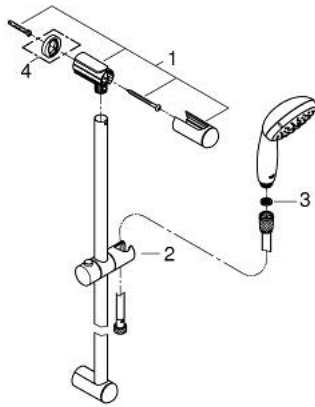

27 598 10E TEMPESTA 100 SHOWER RAIL SET 2 SPRAYS

PRODUCT DESCRIPTION

- Colour: chrome
- consisting of:
 - hand shower Tempesta 100 II (27 597)
 - maximum flow rate (at 3 bar): 5.7 l/min
 - shower rail, 600 mm (27 523)
 - shower hose Relaxaflex 1750 mm 1/2" x 1/2" (28 154)
- GROHE DreamSpray - perfect spray pattern
- GROHE LongLife finish
- GROHE SpeedClean - effortless limescale removal
- Inner WaterGuide - inner insulation for surface protection
- ShockProof silicone ring prevents damage caused by a shower falling
- suitable for instantaneous heater
- min. recommended pressure 1.0 bar

27 598 10E TEMPESTA 100 SHOWER RAIL SET 2 SPRAYS

SPARE PARTS

- 1: Shower rail holder (Spare part-nr. 48098000)
 - 2: Glide element (Spare part-nr. 48099000)
 - 3: Dirt strainer (Spare part-nr. 0700200M)
 - 4: Compensation disc (Spare part-nr. 48051000)*
- * Optional accessories