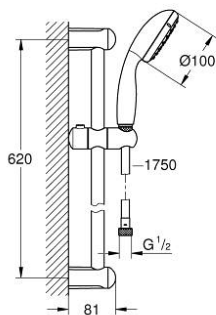

27 598 10E TEMPESTA 100 SHOWER RAIL SET 2 SPRAYS

PRODUCT DESCRIPTION

- Tyc: Chrome
- consisting of:
 - hand shower Tempesta 100 II (27 597)
 - maximum flow rate (at 3 bar): 5.7 l/min
 - shower rail, 600 mm (27 523)
 - shower hose Relaxaflex 1750 mm 1/2" x 1/2" (28 154)
- GROHE DreamSpray - perfect spray pattern
- GROHE LongLife finish
- GROHE SpeedClean - effortless limescale removal
- Inner WaterGuide - inner insulation for surface protection
- ShockProof silicone ring prevents damage caused by a shower falling
- suitable for instantaneous heater
- min. recommended pressure 1.0 bar

27 598 10E TEMPESTA 100 SHOWER RAIL SET 2 SPRAYS

SPARE PARTS

- 1: Shower rail holder (Spare part-nr. 48098000)
 - 2: Glide element (Spare part-nr. 48099000)
 - 3: Dirt strainer (Spare part-nr. 0700200M)
 - 4: Compensation disc (Spare part-nr. 48051000)*
- * Optional accessories