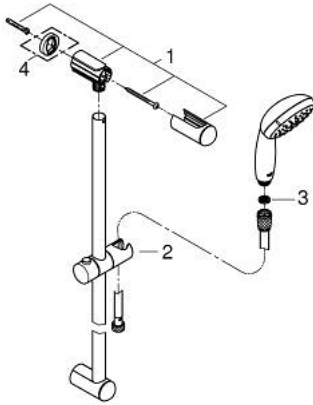

27 598 10E TEMPESTA 100 SHOWER RAIL SET 2 SPRAYS

PRODUCT DESCRIPTION

- Tyc: Chrome
- consisting of:
 - hand shower Tempesta 100 II (27 597)
 - maximum flow rate (at 3 bar): 5.7 l/min
 - shower rail, 600 mm (27 523)
 - shower hose Relaxaflex 1750 mm 1/2" x 1/2" (28 154)
- GROHE DreamSpray - perfect spray pattern
- GROHE LongLife finish
- GROHE SpeedClean - effortless limescale removal
- Inner WaterGuide - inner insulation for surface protection
- ShockProof silicone ring prevents damage caused by a shower falling
- suitable for instantaneous heater
- min. recommended pressure 1.0 bar

27 598 10E TEMPESTA 100 SHOWER RAIL SET 2 SPRAYS

SPARE PARTS

- 1: Shower rail holder (Spare part-nr. 48098000)
 - 2: Glide element (Spare part-nr. 48099000)
 - 3: Dirt strainer (Spare part-nr. 0700200M)
 - 4: Compensation disc (Spare part-nr. 48051000)*
- * Optional accessories