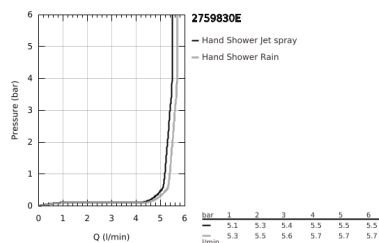

27 598 30E TEMPESTA 110 SHOWER RAIL SET 2 SPRAYS (RAIN, JET)

PRODUCT DESCRIPTION

- Colour: chrome
- consisting of:
 - hand shower Tempesta 110 (27 597)
 - maximum flow rate (at 3 bar): 5.6 l/min
 - shower rail, 600 mm (27 523)
 - shower hose Relaxaflex 1750 mm 1/2" x 1/2" (28 154)
- GROHE SmartSwitch - easily rotate the dial to enjoy your preferred spray option
- GROHE DreamSpray - perfect spray pattern
- GROHE LongLife finish
- Flexible Installation - 1 adjustable bracket for existing drill holes
- adjustable rail holder (turn and glide shower holder)
- GROHE SpeedClean - effortless limescale removal
- Inner WaterGuide - inner insulation for surface protection
- ShockProof silicone ring prevents damage caused by a shower falling
- min. recommended pressure 1.0 bar
- suitable for instantaneous heater
- professional exclusive

27 598 30E TEMPESTA 110 SHOWER RAIL SET 2 SPRAYS (RAIN, JET)

SPARE PARTS

- 1: Shower rail holder (Spare part-nr. 48607000)
 - 2: Glide element (Spare part-nr. 48609000)
 - 3: Shower rail holder (Spare part-nr. 48608000)
 - 4: Dirt strainer (Spare part-nr. 0700200M)
 - 5: Compensation disc (Spare part-nr. 48543001)*
- * Optional accessories