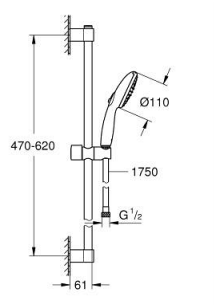

27 598 30E TEMPESTA 110 SHOWER RAIL SET 2 SPRAYS (RAIN, JET)

PRODUCT DESCRIPTION

- Colour: chrome
- consisting of:
 - hand shower Tempesta 110 (27 597)
 - maximum flow rate (at 3 bar): 5.6 l/min
 - shower rail, 600 mm (27 523)
 - shower hose Relaxaflex 1750 mm 1/2" x 1/2" (28 154)
- GROHE SmartSwitch - easily rotate the dial to enjoy your preferred spray option
- GROHE DreamSpray - perfect spray pattern
- GROHE LongLife finish
- Flexible Installation - 1 adjustable bracket for existing drill holes
- adjustable rail holder (turn and glide shower holder)
- GROHE SpeedClean - effortless limescale removal
- Inner WaterGuide - inner insulation for surface protection
- ShockProof silicone ring prevents damage caused by a shower falling
- min. recommended pressure 1.0 bar
- suitable for instantaneous heater
- professional exclusive

27 598 30E TEMPESTA 110 SHOWER RAIL SET 2 SPRAYS (RAIN, JET)

SPARE PARTS

- 1: Shower rail holder (Spare part-nr. 48607000)
 - 2: Glide element (Spare part-nr. 48609000)
 - 3: Shower rail holder (Spare part-nr. 48608000)
 - 4: Dirt strainer (Spare part-nr. 0700200M)
 - 5: Compensation disc (Spare part-nr. 48543001)*
- * Optional accessories