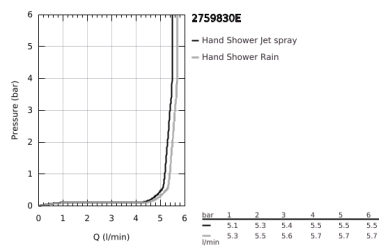

## 27 598 30E TEMPESTA 110 SHOWER RAIL SET 2 SPRAYS (RAIN, JET)

### PRODUCT DESCRIPTION

- Colour: chrome
- consisting of:
  - hand shower Tempesta 110 (27 597)
  - maximum flow rate (at 3 bar): 5.6 l/min
  - shower rail, 600 mm (27 523)
  - shower hose Relaxaflex 1750 mm 1/2" x 1/2" (28 154)
  - GROHE EcoJoy - extra efficient water usage, perfect flow
  - GROHE SmartSwitch - easily rotate the dial to enjoy your preferred spray option
  - GROHE DreamSpray - perfect spray pattern
  - GROHE LongLife finish
- Flexible Installation - 1 adjustable bracket for existing drill holes
- adjustable rail holder (turn and glide shower holder)
- GROHE SpeedClean - effortless limescale removal
- Inner WaterGuide - inner insulation for surface protection
- ShockProof silicone ring prevents damage caused by a shower falling
- min. recommended pressure 1.0 bar
- suitable for instantaneous heater
- professional exclusive