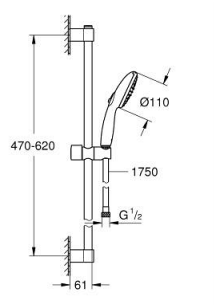

## 27 598 30E TEMPESTA 110 SHOWER RAIL SET 2 SPRAYS (RAIN, JET)

### PRODUCT DESCRIPTION

- Colour: chrome
- consisting of:
  - hand shower Tempesta 110 (27 597)
  - maximum flow rate (at 3 bar): 5.6 l/min
  - shower rail, 600 mm (27 523)
  - shower hose Relaxaflex 1750 mm 1/2" x 1/2" (28 154)
  - GROHE EcoJoy - extra efficient water usage, perfect flow
  - GROHE SmartSwitch - easily rotate the dial to enjoy your preferred spray option
  - GROHE DreamSpray - perfect spray pattern
  - GROHE LongLife finish
- Flexible Installation - 1 adjustable bracket for existing drill holes
- adjustable rail holder (turn and glide shower holder)
- GROHE SpeedClean - effortless limescale removal
- Inner WaterGuide - inner insulation for surface protection
- ShockProof silicone ring prevents damage caused by a shower falling
- min. recommended pressure 1.0 bar
- suitable for instantaneous heater
- professional exclusive

### SPARE PARTS

- 1: Shower rail holder (Spare part-nr. 48607000)
  - 2: Glide element (Spare part-nr. 48609000)
  - 3: Shower rail holder (Spare part-nr. 48608000)
  - 4: Dirt strainer (Spare part-nr. 0700200M)
  - 5: Compensation disc (Spare part-nr. 48543001)\*
- \* Optional accessories