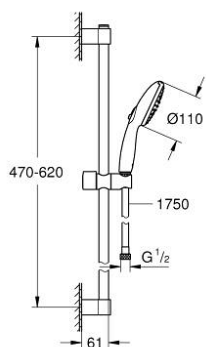

## 27 598 30E TEMPESTA 110 SHOWER RAIL SET 2 SPRAYS (RAIN, JET)

### PRODUCT DESCRIPTION

- Tyc: Chrome
- consisting of:
  - hand shower Tempesta 110 (27 597)
  - maximum flow rate (at 3 bar): 5.6 l/min
  - shower rail, 600 mm (27 523)
  - shower hose Relaxaflex 1750 mm 1/2" x 1/2" (28 154)
- GROHE SmartSwitch - easily rotate the dial to enjoy your preferred spray option
- GROHE DreamSpray - perfect spray pattern
- GROHE LongLife finish
- Flexible Installation - 1 adjustable bracket for existing drill holes
- adjustable rail holder (turn and glide shower holder)
- GROHE SpeedClean - effortless limescale removal
- Inner WaterGuide - inner insulation for surface protection
- ShockProof silicone ring prevents damage caused by a shower falling
- min. recommended pressure 1.0 bar
- suitable for instantaneous heater
- professional exclusive

### SPARE PARTS

- 1: Shower rail holder (Spare part-nr. 48607000)
  - 2: Glide element (Spare part-nr. 48609000)
  - 3: Shower rail holder (Spare part-nr. 48608000)
  - 4: Dirt strainer (Spare part-nr. 0700200M)
  - 5: Compensation disc (Spare part-nr. 48543001)\*
- \* Optional accessories