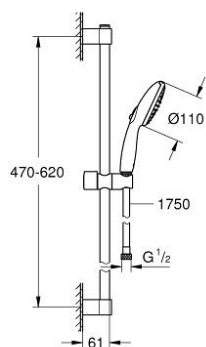

27 598 30E TEMPESTA 110 SHOWER RAIL SET 2 SPRAYS (RAIN, JET)

PRODUCT DESCRIPTION

- Tyc: Chrome
- consisting of:
 - hand shower Tempesta 110 (27 597)
 - maximum flow rate (at 3 bar): 5.6 l/min
 - shower rail, 600 mm (27 523)
 - shower hose Relaxaflex 1750 mm 1/2" x 1/2" (28 154)
 - GROHE EcoJoy - extra efficient water usage, perfect flow
 - GROHE SmartSwitch - easily rotate the dial to enjoy your preferred spray option
 - GROHE DreamSpray - perfect spray pattern
 - GROHE LongLife finish
- Flexible Installation - 1 adjustable bracket for existing drill holes
- adjustable rail holder (turn and glide shower holder)
- GROHE SpeedClean - effortless limescale removal
- Inner WaterGuide - inner insulation for surface protection
- ShockProof silicone ring prevents damage caused by a shower falling
- min. recommended pressure 1.0 bar
- suitable for instantaneous heater
- professional exclusive

27 598 30E TEMPESTA 110 SHOWER RAIL SET 2 SPRAYS (RAIN, JET)

SPARE PARTS

- 1: Shower rail holder (Spare part-nr. 48607000)
 - 2: Glide element (Spare part-nr. 48609000)
 - 3: Shower rail holder (Spare part-nr. 48608000)
 - 4: Dirt strainer (Spare part-nr. 0700200M)
 - 5: Compensation disc (Spare part-nr. 48543001)*
- * Optional accessories