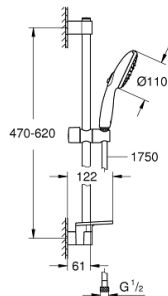

27 600 003 TEMPESTA 110 SHOWER RAIL SET 3 SPRAYS (RAIN, JET, MASSAGE)

PRODUCT DESCRIPTION

- Colour: chrome
- consisting of:
 - hand shower Tempesta 110 (28 419)
 - maximum flow rate (at 3 bar): 7.4 l/min
 - shower rail, 600 mm (27 523)
 - shower hose Relaxaflex 1750 mm 1/2" x 1/2" (28 154)
 - GROHE EasyReach tray (26 770)
 - GROHE EcoJoy - less water, perfect flow
 - GROHE SmartSwitch - easily rotate the dial to enjoy your preferred spray option
 - GROHE DreamSpray - perfect spray pattern
 - GROHE LongLife finish
- Flexible Installation - 1 adjustable bracket for existing drill holes
- adjustable rail holder (turn and glide shower holder)
- GROHE SpeedClean - effortless limescale removal
- Inner WaterGuide - inner insulation for surface protection
- ShockProof silicone ring prevents damage caused by a shower falling
- min. recommended pressure 1.0 bar
- suitable for instantaneous heater
- professional exclusive

27 600 003 TEMPESTA 110 SHOWER RAIL SET 3 SPRAYS (RAIN, JET, MASSAGE)

SPARE PARTS

- 1: Shower rail holder (Spare part-nr. 48607000)
- 2: Glide element (Spare part-nr. 48609000)
- 3: Shower rail holder (Spare part-nr. 48608000)
- 4: Dirt strainer (Spare part-nr. 0700200M)
- 5: GROHE EasyReach tray (Spare part-nr. 26770001)
- 6: Compensation disc (Spare part-nr. 48543001)*