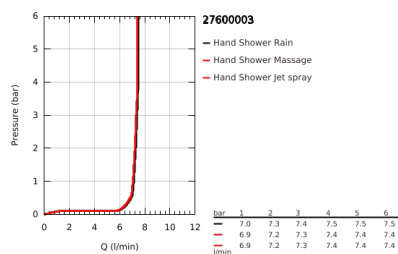

27 600 003 TEMPESTA 110 SHOWER RAIL SET 3 SPRAYS (RAIN, JET, MASSAGE)

PRODUCT DESCRIPTION

- Colour: chrome
- consisting of:
 - hand shower Tempesta 110 (28 419)
 - maximum flow rate (at 3 bar): 7.4 l/min
 - shower rail, 600 mm (27 523)
 - shower hose Relaxaflex 1750 mm 1/2" x 1/2" (28 154)
 - GROHE EasyReach tray (26 770)
 - GROHE EcoJoy - less water, perfect flow
 - GROHE SmartSwitch - easily rotate the dial to enjoy your preferred spray option
 - GROHE DreamSpray - perfect spray pattern
 - GROHE LongLife finish
- Flexible Installation - 1 adjustable bracket for existing drill holes
- adjustable rail holder (turn and glide shower holder)
- GROHE SpeedClean - effortless limescale removal
- Inner WaterGuide - inner insulation for surface protection
- ShockProof silicone ring prevents damage caused by a shower falling
- min. recommended pressure 1.0 bar
- suitable for instantaneous heater
- professional exclusive

27 600 003 TEMPESTA 110 SHOWER RAIL SET 3 SPRAYS (RAIN, JET, MASSAGE)

SPARE PARTS

- 1: Shower rail holder (Spare part-nr. 48607000)
- 2: Glide element (Spare part-nr. 48609000)
- 3: Shower rail holder (Spare part-nr. 48608000)
- 4: Dirt strainer (Spare part-nr. 0700200M)
- 5: GROHE EasyReach tray (Spare part-nr. 26770001)
- 6: Compensation disc (Spare part-nr. 48543001)*