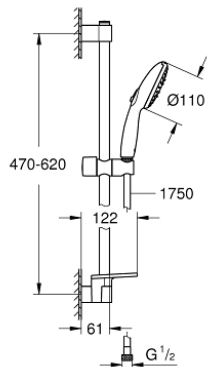

## 27 600 003 TEMPESTA 110 SHOWER RAIL SET 3 SPRAYS (RAIN, JET, MASSAGE)

### PRODUCT DESCRIPTION

- Tyc: Chrome
- consisting of:
  - hand shower Tempesta 110 (28 419)
  - maximum flow rate (at 3 bar): 7.4 l/min
  - shower rail, 600 mm (27 523)
  - shower hose Relaxaflex 1750 mm 1/2" x 1/2" (28 154)
  - GROHE EasyReach tray (26 770)
  - GROHE EcoJoy - Less water, perfect flow
  - GROHE SmartSwitch - easily rotate the dial to enjoy your preferred spray option
  - GROHE DreamSpray - perfect spray pattern
  - GROHE LongLife finish
- Flexible Installation - 1 adjustable bracket for existing drill holes
- adjustable rail holder (turn and glide shower holder)
- GROHE SpeedClean - effortless limescale removal
- Inner WaterGuide - inner insulation for surface protection
- ShockProof silicone ring prevents damage caused by a shower falling
- min. recommended pressure 1.0 bar
- suitable for instantaneous heater
- professional exclusive

### SPARE PARTS

- 1: Shower rail holder (Spare part-nr. 48607000)
- 2: Glide element (Spare part-nr. 48609000)
- 3: Shower rail holder (Spare part-nr. 48608000)
- 4: Dirt strainer (Spare part-nr. 0700200M)
- 5: GROHE EasyReach tray (Spare part-nr. 26770001)
- 6: Compensation disc (Spare part-nr. 48543001)\*