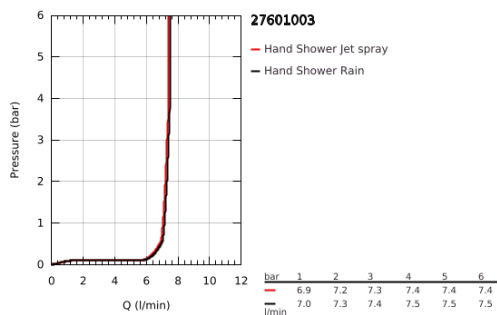

## 27 601 003 TEMPESTA 110 WALL HOLDER SET 2 SPRAYS (RAIN, JET)

### PRODUCT DESCRIPTION

- Colour: chrome
- consisting of:
  - hand shower Tempesta 110 (26 161)
  - maximum flow rate (at 3 bar): 7.4 l/min
  - wall shower holder adjustable (27 595)
  - shower hose Relaxaflex 1750 mm 1/2" x 1/2" (28 154)
- GROHE EcoJoy - less water, perfect flow
- GROHE SmartSwitch - easily rotate the dial to enjoy your preferred spray option
- GROHE DreamSpray - perfect spray pattern
- GROHE LongLife finish
- GROHE SpeedClean - effortless limescale removal
- Inner WaterGuide - inner insulation for surface protection
- ShockProof silicone ring prevents damage caused by a shower falling
- min. recommended pressure 1.0 bar
- suitable for instantaneous heater
- professional exclusive