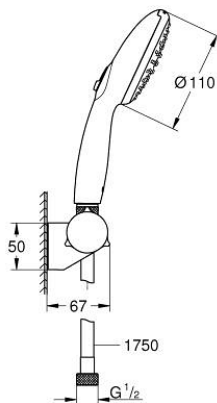

## 27 601 003 TEMPESTA 110 WALL HOLDER SET 2 SPRAYS (RAIN, JET)

### PRODUCT DESCRIPTION

- Colour: chrome
- consisting of:
  - hand shower Tempesta 110 (26 161)
  - maximum flow rate (at 3 bar): 7.4 l/min
  - wall shower holder adjustable (27 595)
  - shower hose Relaxaflex 1750 mm 1/2" x 1/2" (28 154)
- GROHE EcoJoy - less water, perfect flow
- GROHE SmartSwitch - easily rotate the dial to enjoy your preferred spray option
- GROHE DreamSpray - perfect spray pattern
- GROHE LongLife finish
- GROHE SpeedClean - effortless limescale removal
- Inner WaterGuide - inner insulation for surface protection
- ShockProof silicone ring prevents damage caused by a shower falling
- min. recommended pressure 1.0 bar
- suitable for instantaneous heater
- professional exclusive

### SPARE PARTS

1: Dirt strainer (Spare part-nr. 0700200M)

2: Cap (Spare part-nr. 1029380000)