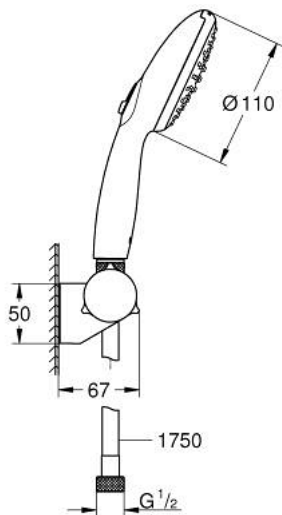

## 27 601 003 TEMPESTA 110 WALL HOLDER SET 2 SPRAYS (RAIN, JET)

### PRODUCT DESCRIPTION

- Tyc: Chrome
- consisting of:
  - hand shower Tempesta 110 (26 161)
  - maximum flow rate (at 3 bar): 7.4 l/min
  - wall shower holder adjustable (27 595)
  - shower hose Relaxaflex 1750 mm 1/2" x 1/2" (28 154)
- GROHE EcoJoy - Less water, perfect flow
- GROHE SmartSwitch - easily rotate the dial to enjoy your preferred spray option
- GROHE DreamSpray - perfect spray pattern
- GROHE LongLife finish
- GROHE SpeedClean - effortless limescale removal
- Inner WaterGuide - inner insulation for surface protection
- ShockProof silicone ring prevents damage caused by a shower falling
- min. recommended pressure 1.0 bar
- suitable for instantaneous heater
- professional exclusive

### SPARE PARTS

1: Dirt strainer (Spare part-nr. 0700200M)

2: Cap (Spare part-nr. 1029380000)