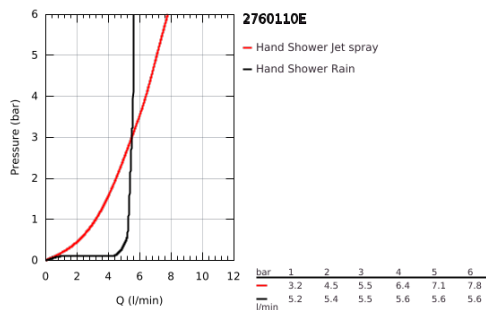

27 601 10E TEMPESTA 100 WALL HOLDER SET 2 SPRAYS

PRODUCT DESCRIPTION

- Colour: chrome
- consisting of:
 - hand shower Tempesta 100 II (27 597)
 - wall shower holder adjustable (27 595)
 - shower hose Relaxaflex 1750 mm 1/2" x 1/2" (28 154)
 - GROHE EcoJoy 5.7 l/min. flow limiter
 - GROHE DreamSpray - perfect spray pattern
 - GROHE LongLife finish
 - GROHE SpeedClean - effortless limescale removal
 - Inner WaterGuide - inner insulation for surface protection
 - ShockProof silicone ring prevents damage caused by a shower falling
 - suitable for instantaneous heater
 - min. recommended pressure 1.0 bar