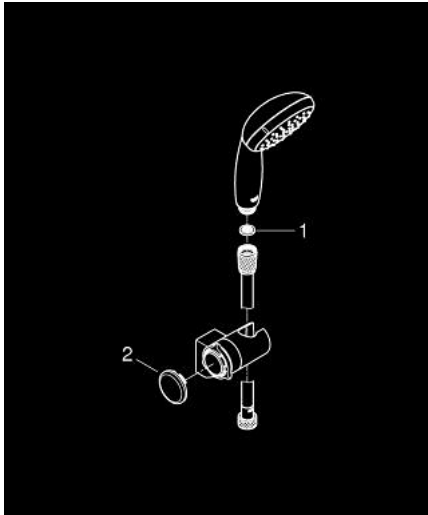

27 601 10E TEMPESTA 100 WALL HOLDER SET 2 SPRAYS

PRODUCT DESCRIPTION

- Colour: chrome
- consisting of:
 - hand shower Tempesta 100 II (27 597)
 - wall shower holder adjustable (27 595)
 - shower hose Relaxaflex 1750 mm 1/2" x 1/2" (28 154)
- 5.7 l/min flow limiter
- GROHE DreamSpray - perfect spray pattern
- GROHE LongLife finish
- GROHE SpeedClean - effortless limescale removal
- Inner WaterGuide - inner insulation for surface protection
- ShockProof silicone ring prevents damage caused by a shower falling
- suitable for instantaneous heater
- min. recommended pressure 1.0 bar

27 601 10E TEMPESTA 100 WALL HOLDER SET 2 SPRAYS

SPARE PARTS

- 1: Dirt strainer (Spare part-nr. 0700200M)
- 2: Cover cap (Spare part-nr. 45652P00)