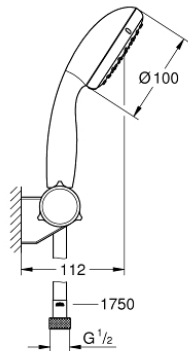

27 601 10E TEMPESTA 100 WALL HOLDER SET 2 SPRAYS

PRODUCT DESCRIPTION

- Colour: chrome
- consisting of:
 - hand shower Tempesta 100 II (27 597)
 - wall shower holder adjustable (27 595)
 - shower hose Relaxaflex 1750 mm 1/2" x 1/2" (28 154)
- 5.7 l/min flow limiter
- GROHE DreamSpray - perfect spray pattern
- GROHE LongLife finish
- GROHE SpeedClean - effortless limescale removal
- Inner WaterGuide - inner insulation for surface protection
- ShockProof silicone ring prevents damage caused by a shower falling
- suitable for instantaneous heater
- min. recommended pressure 1.0 bar

27 601 10E TEMPESTA 100 WALL HOLDER SET 2 SPRAYS

SPARE PARTS

- 1: Dirt strainer (Spare part-nr. 0700200M)
- 2: Cover cap (Spare part-nr. 45652P00)