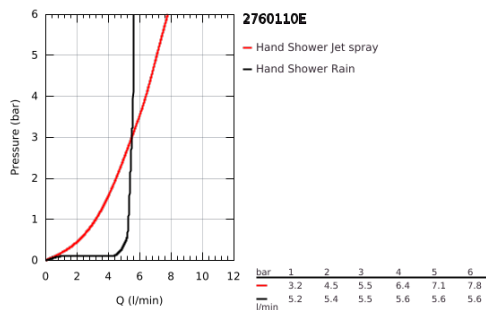

27 601 10E TEMPESTA 100 WALL HOLDER SET 2 SPRAYS

PRODUCT DESCRIPTION

- Colour: chrome
- consisting of:
 - hand shower Tempesta 100 II (27 597)
 - wall shower holder adjustable (27 595)
 - shower hose Relaxaflex 1750 mm 1/2" x 1/2" (28 154)
- 5.7 l/min flow limiter
- GROHE DreamSpray - perfect spray pattern
- GROHE LongLife finish
- GROHE SpeedClean - effortless limescale removal
- Inner WaterGuide - inner insulation for surface protection
- ShockProof silicone ring prevents damage caused by a shower falling
- suitable for instantaneous heater
- min. recommended pressure 1.0 bar