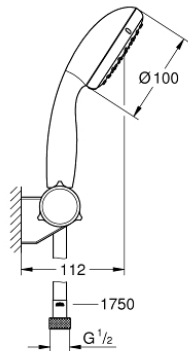

27 601 10E TEMPESTA 100 WALL HOLDER SET 2 SPRAYS

PRODUCT DESCRIPTION

- Colour: chrome
- consisting of:
 - hand shower Tempesta 100 II (27 597)
 - wall shower holder adjustable (27 595)
 - shower hose Relaxaflex 1750 mm 1/2" x 1/2" (28 154)
 - GROHE EcoJoy 5.7 l/min. flow limiter
 - GROHE DreamSpray - perfect spray pattern
 - GROHE LongLife finish
 - GROHE SpeedClean - effortless limescale removal
 - Inner WaterGuide - inner insulation for surface protection
 - ShockProof silicone ring prevents damage caused by a shower falling
 - suitable for instantaneous heater
 - min. recommended pressure 1.0 bar

27 601 10E TEMPESTA 100 WALL HOLDER SET 2 SPRAYS

SPARE PARTS

- 1: Dirt strainer (Spare part-nr. 0700200M)
- 2: Cover cap (Spare part-nr. 45652P00)