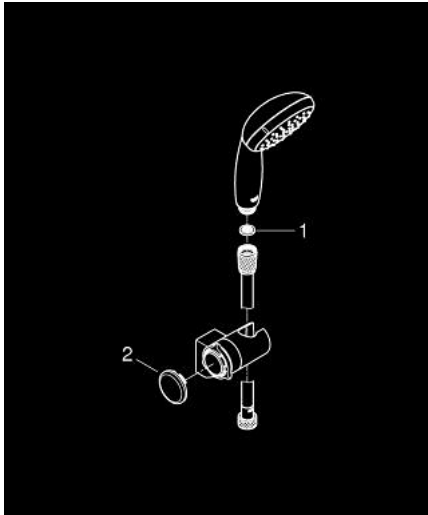

27 601 10E TEMPESTA 100 WALL HOLDER SET 2 SPRAYS

PRODUCT DESCRIPTION

- Colour: chrome
- consisting of:
 - hand shower Tempesta 100 II (27 597)
 - wall shower holder adjustable (27 595)
 - shower hose Relaxaflex 1750 mm 1/2" x 1/2" (28 154)
 - GROHE EcoJoy 5.7 l/min. flow limiter
 - GROHE DreamSpray - perfect spray pattern
 - GROHE LongLife finish
 - GROHE SpeedClean - effortless limescale removal
 - Inner WaterGuide - inner insulation for surface protection
 - ShockProof silicone ring prevents damage caused by a shower falling
 - suitable for instantaneous heater
 - min. recommended pressure 1.0 bar

27 601 10E TEMPESTA 100 WALL HOLDER SET 2 SPRAYS

SPARE PARTS

- 1: Dirt strainer (Spare part-nr. 0700200M)
- 2: Cover cap (Spare part-nr. 45652P00)