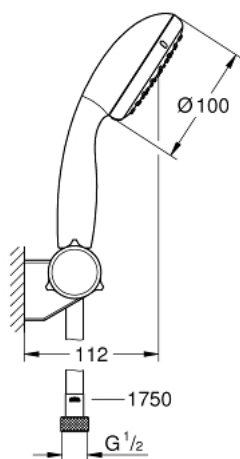

27 601 10E TEMPESTA 100 WALL HOLDER SET 2 SPRAYS

PRODUCT DESCRIPTION

- Tyc: Chrome
- consisting of:
 - hand shower Tempesta 100 II (27 597)
 - wall shower holder adjustable (27 595)
 - shower hose Relaxaflex 1750 mm 1/2" x 1/2" (28 154)
 - GROHE EcoJoy 5.7 l/min. flow limiter
 - GROHE DreamSpray - perfect spray pattern
 - GROHE LongLife finish
 - GROHE SpeedClean - effortless limescale removal
 - Inner WaterGuide - inner insulation for surface protection
 - ShockProof silicone ring prevents damage caused by a shower falling
 - suitable for instantaneous heater
 - min. recommended pressure 1.0 bar

27 601 10E TEMPESTA 100 WALL HOLDER SET 2 SPRAYS

SPARE PARTS

- 1: Dirt strainer (Spare part-nr. 0700200M)
- 2: Cover cap (Spare part-nr. 45652P00)