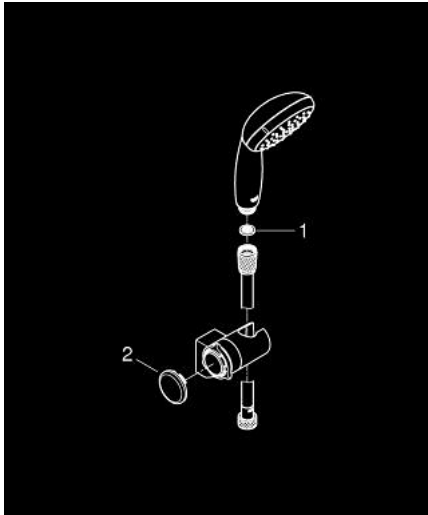

27 601 10E TEMPESTA 100 WALL HOLDER SET 2 SPRAYS

PRODUCT DESCRIPTION

- Tyc: Chrome
- consisting of:
 - hand shower Tempesta 100 II (27 597)
 - wall shower holder adjustable (27 595)
 - shower hose Relaxaflex 1750 mm 1/2" x 1/2" (28 154)
 - GROHE EcoJoy 5.7 l/min. flow limiter
 - GROHE DreamSpray - perfect spray pattern
 - GROHE LongLife finish
 - GROHE SpeedClean - effortless limescale removal
 - Inner WaterGuide - inner insulation for surface protection
 - ShockProof silicone ring prevents damage caused by a shower falling
 - suitable for instantaneous heater
 - min. recommended pressure 1.0 bar

27 601 10E TEMPESTA 100 WALL HOLDER SET 2 SPRAYS

SPARE PARTS

- 1: Dirt strainer (Spare part-nr. 0700200M)
- 2: Cover cap (Spare part-nr. 45652P00)