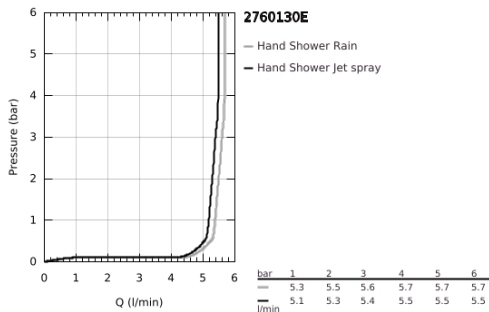

27 601 30E TEMPESTA 110 WALL HOLDER SET 2 SPRAYS (RAIN, JET)

PRODUCT DESCRIPTION

- Colour: chrome
- consisting of:
 - hand shower Tempesta 110 (27 597)
 - maximum flow rate (at 3 bar): 5.6 l/min
 - wall shower holder adjustable (27 595)
 - shower hose Relaxaflex 1750 mm 1/2" x 1/2" (28 154)
- GROHE SmartSwitch - easily rotate the dial to enjoy your preferred spray option
- GROHE DreamSpray - perfect spray pattern
- GROHE LongLife finish
- GROHE SpeedClean - effortless limescale removal
- Inner WaterGuide - inner insulation for surface protection
- ShockProof silicone ring prevents damage caused by a shower falling
- min. recommended pressure 1.0 bar
- suitable for instantaneous heater
- professional exclusive