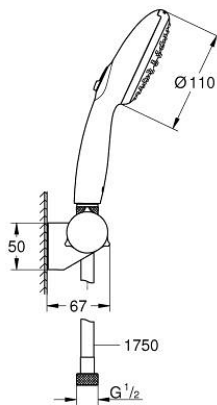

27 601 30E TEMPESTA 110 WALL HOLDER SET 2 SPRAYS (RAIN, JET)

PRODUCT DESCRIPTION

- Colour: chrome
- consisting of:
 - hand shower Tempesta 110 (27 597)
 - maximum flow rate (at 3 bar): 5.6 l/min
 - wall shower holder adjustable (27 595)
 - shower hose Relaxaflex 1750 mm 1/2" x 1/2" (28 154)
- GROHE SmartSwitch - easily rotate the dial to enjoy your preferred spray option
- GROHE DreamSpray - perfect spray pattern
- GROHE LongLife finish
- GROHE SpeedClean - effortless limescale removal
- Inner WaterGuide - inner insulation for surface protection
- ShockProof silicone ring prevents damage caused by a shower falling
- min. recommended pressure 1.0 bar
- suitable for instantaneous heater
- professional exclusive

27 601 30E TEMPESTA 110 WALL HOLDER SET 2 SPRAYS (RAIN, JET)

SPARE PARTS

1: Dirt strainer (Spare part-nr. 0700200M)

2: Cap (Spare part-nr. 1029380000)