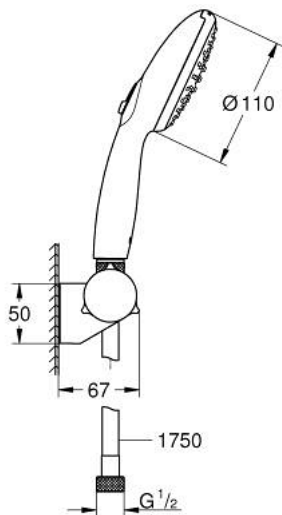

## 27 601 30E TEMPESTA 110 WALL HOLDER SET 2 SPRAYS (RAIN, JET)

### PRODUCT DESCRIPTION

- Tyc: Chrome
- consisting of:
  - hand shower Tempesta 110 (27 597)
  - maximum flow rate (at 3 bar): 5.6 l/min
  - wall shower holder adjustable (27 595)
  - shower hose Relaxaflex 1750 mm 1/2" x 1/2" (28 154)
- GROHE EcoJoy - extra efficient water usage, perfect flow
- GROHE SmartSwitch - easily rotate the dial to enjoy your preferred spray option
- GROHE DreamSpray - perfect spray pattern
- GROHE LongLife finish
- GROHE SpeedClean - effortless limescale removal
- Inner WaterGuide - inner insulation for surface protection
- ShockProof silicone ring prevents damage caused by a shower falling
- min. recommended pressure 1.0 bar
- suitable for instantaneous heater
- professional exclusive

### SPARE PARTS

1: Dirt strainer (Spare part-nr. 0700200M)

2: Cap (Spare part-nr. 1029380000)