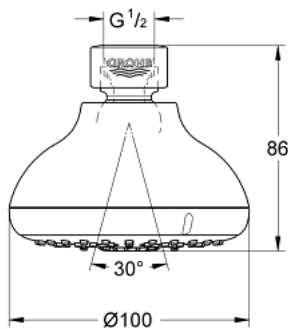

## 27 606 001 TEMPESTA 100 HEAD SHOWER 4 SPRAYS

### PRODUCT DESCRIPTION

- Colour: chrome
- spray patterns: GROHE Rain O<sup>2</sup>, Rain, Massage, Jet
- maximum flow rate (at 3 bar): 9 l/min
- ball joint ± 15° rotatable
- connection thread 1/2"
- GROHE EcoJoy - less water, perfect flow
- GROHE DreamSpray - perfect spray pattern
- GROHE LongLife finish
- GROHE SpeedClean - effortless limescale removal
- Inner WaterGuide - inner insulation for surface protection
- suitable for instantaneous heater
- maximum flow rate 9.5 l/min
- min. recommended pressure 1.0 bar

### SPARE PARTS

1: Fibre seal dia.  $\emptyset$  18,5 x  $\emptyset$  12 x 2 (Spare part-nr. 0138900M)

2: Dirt strainer (Spare part-nr. 48007000)