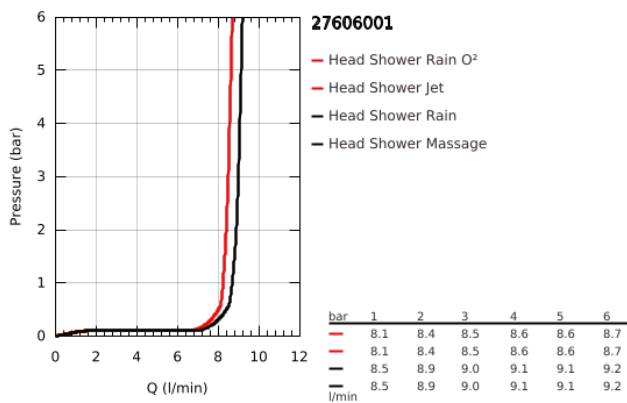

## 27 606 001 TEMPESTA 100 HEAD SHOWER 4 SPRAYS

### PRODUCT DESCRIPTION

- Colour: chrome
- spray patterns: GROHE Rain O<sup>2</sup>, Rain, Massage, Jet
- maximum flow rate (at 3 bar): 9 l/min
- ball joint ± 15° rotatable
- connection thread 1/2"
- GROHE EcoJoy - less water, perfect flow
- GROHE DreamSpray - perfect spray pattern
- GROHE LongLife finish
- GROHE SpeedClean - effortless limescale removal
- Inner WaterGuide - inner insulation for surface protection
- suitable for instantaneous heater
- maximum flow rate 9.5 l/min
- min. recommended pressure 1.0 bar