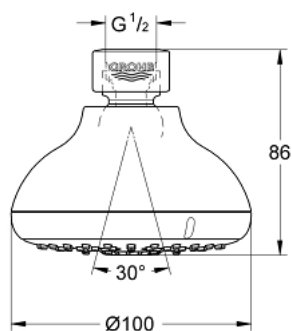

27 606 001 TEMPESTA 100 HEAD SHOWER 4 SPRAYS

PRODUCT DESCRIPTION

- Tyc: Chrome
- spray patterns: GROHE Rain O², Rain, Massage, Jet
- maximum flow rate (at 3 bar): 9 l/min
- ball joint ± 15° rotatable
- connection thread 1/2"
- GROHE EcoJoy - Less water, perfect flow
- GROHE DreamSpray - perfect spray pattern
- GROHE LongLife finish
- GROHE SpeedClean - effortless limescale removal
- Inner WaterGuide - inner insulation for surface protection
- suitable for instantaneous heater
- min. recommended pressure 1.0 bar

27 606 001 TEMPESTA 100 HEAD SHOWER 4 SPRAYS

SPARE PARTS

1: Fibre seal Ø 18,5 x Ø 12 x 2 (Spare part-nr. 0138900M)

2: Dirt strainer (Spare part-nr. 48007000)