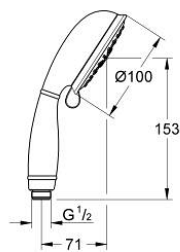

27 608 001 TEMPESTA RUSTIC 100 HAND SHOWER 4 SPRAYS

PRODUCT DESCRIPTION

- Colour: chrome
- spray patterns: GROHE Rain O², Rain, Massage, Jet
- GROHE EcoJoy 9,5 l/min flow limiter
- GROHE DreamSpray - perfect spray pattern
- GROHE LongLife finish
- GROHE SpeedClean - effortless limescale removal
- Inner WaterGuide - inner insulation for surface protection
- universal mounting system, fitting all standard shower hoses
- suitable for instantaneous heater
- maximum flow rate 9.5 l/min
- min. recommended pressure 1.0 bar

27 608 001 **TEMPESTA RUSTIC 100 HAND SHOWER 4 SPRAYS**

SPARE PARTS

1: Dirt strainer (Spare part-nr. 0700200M)