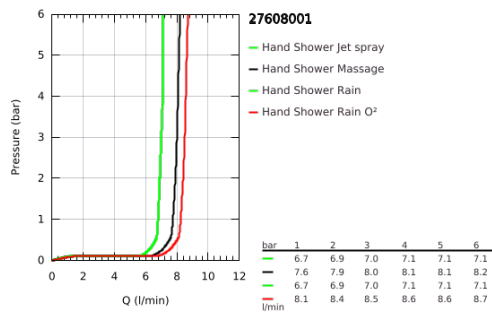

27 608 001 TEMPESTA RUSTIC 100 HAND SHOWER 4 SPRAYS

PRODUCT DESCRIPTION

- Colour: chrome
- spray patterns: GROHE Rain O², Rain, Massage, Jet
- GROHE EcoJoy 9,5 l/min flow limiter
- GROHE DreamSpray - perfect spray pattern
- GROHE LongLife finish
- GROHE SpeedClean - effortless limescale removal
- Inner WaterGuide - inner insulation for surface protection
- universal mounting system, fitting all standard shower hoses
- suitable for instantaneous heater
- maximum flow rate 9.5 l/min
- min. recommended pressure 1.0 bar

27 608 001 **TEMPESTA RUSTIC 100 HAND SHOWER 4 SPRAYS**

SPARE PARTS

1: Dirt strainer (Spare part-nr. 0700200M)