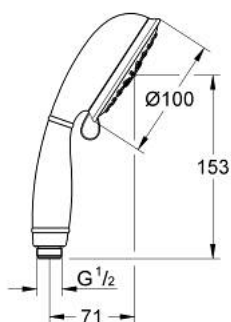

## 27 608 001 TEMPESTA RUSTIC 100 HAND SHOWER 4 SPRAYS

### PRODUCT DESCRIPTION

- Tyc: Chrome
- spray patterns: GROHE Rain O<sup>2</sup>, Rain, Massage, Jet
- GROHE EcoJoy 9,5 l/min flow limiter
- GROHE DreamSpray - perfect spray pattern
- GROHE LongLife finish
- GROHE SpeedClean - effortless limescale removal
- Inner WaterGuide - inner insulation for surface protection
- universal mounting system, fitting all standard shower hoses
- suitable for instantaneous heater
- min. recommended pressure 1.0 bar

27 608 001 **TEMPESTA RUSTIC 100 HAND SHOWER 4 SPRAYS**

**SPARE PARTS**

1: Dirt strainer (Spare part-nr. 0700200M)