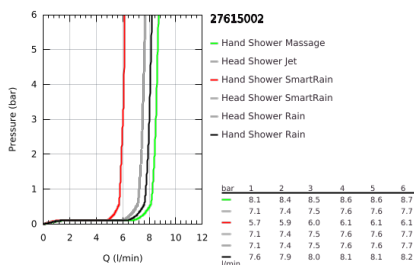

27 615 002 EUPHORIA SYSTEM 260 SHOWER SYSTEM WITH THERMOSTATIC MIXER FOR WALL MOUNTING

PRODUCT DESCRIPTION

- Colour: chrome
- consisting of:
 - horizontal swivable 450 mm shower arm
 - exposed thermostat with Aquadimmer function
 - allows change between:
 - head shower Euphoria 260 (26 457)
 - spray patterns: Rain, SmartRain, Jet
 - maximum flow rate (at 3 bar): 7.5 l/min
 - with ball joint
 - rotation angle $\pm 15^\circ$
 - hand shower Euphoria 110 Massage (27 239)
 - spray patterns: Rain, Massage, SmartRain
 - maximum flow rate (at 3 bar): 8.5 l/min
 - adjustable in height with gliding element
 - shower hose Silverflex 1750 mm 1/2" x 1/2" (28 388)
 - AquaCalibrator limits maximum flow rate of system (at 3 bar): 8.5 l/min
 - GROHE EcoJoy - less water, perfect flow
 - GROHE TurboStat - compact cartridge with wax thermoelement
 - GROHE SafeStop - safety button at 38°C
 - GROHE SafeStop Plus - optional temperature limiter at 43°C included
 - GROHE CoolTouch - no risk of scalding
 - GROHE ProGrip - with knurled structure
 - GROHE DreamSpray - perfect spray pattern
 - GROHE LongLife finish
 - GROHE SprayDimmer - stepless flow rate adjustment
 - Flexible Installation - 1 adjustable bracket for existing drill holes
 - Inner WaterGuide - inner insulation for surface protection
 - GROHE SpeedClean - effortless limescale removal
 - TwistStop - to prevent hose from twisting
 - suitable for instantaneous heaters from 18 kW/h
 - minimum flow rate 5 l/min
 - optional upgrade: GROHE EasyReach tray (26 362), sold separately
 - professional exclusive