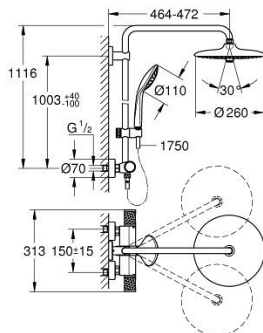

27 615 002 EUPHORIA SYSTEM 260 SHOWER SYSTEM WITH THERMOSTATIC MIXER FOR WALL MOUNTING

PRODUCT DESCRIPTION

- Colour: chrome
- consisting of:
 - horizontal swivable 450 mm shower arm
 - exposed thermostat with Aquadimmer function
 - allows change between:
 - head shower Euphoria 260 (26 457)
 - spray patterns: Rain, SmartRain, Jet
 - maximum flow rate (at 3 bar): 7.5 l/min
 - with ball joint
 - rotation angle $\pm 15^\circ$
 - hand shower Euphoria 110 Massage (27 239)
 - spray patterns: Rain, Massage, SmartRain
 - maximum flow rate (at 3 bar): 8.5 l/min
 - adjustable in height with gliding element
 - shower hose Silverflex 1750 mm 1/2" x 1/2" (28 388)
 - AquaCalibrator limits maximum flow rate of system (at 3 bar): 8.5 l/min
 - GROHE EcoJoy - less water, perfect flow
 - GROHE TurboStat - compact cartridge with wax thermoelement
 - GROHE SafeStop - safety button at 38°C
 - GROHE SafeStop Plus - optional temperature limiter at 43°C included
 - GROHE CoolTouch - no risk of scalding
 - GROHE ProGrip - with knurled structure
 - GROHE DreamSpray - perfect spray pattern
 - GROHE LongLife finish
 - GROHE SprayDimmer - stepless flow rate adjustment
 - Flexible Installation - 1 adjustable bracket for existing drill holes
 - Inner WaterGuide - inner insulation for surface protection
 - GROHE SpeedClean - effortless limescale removal
 - TwistStop - to prevent hose from twisting
 - suitable for instantaneous heaters from 18 kW/h
 - minimum flow rate 5 l/min
 - optional upgrade: GROHE EasyReach tray (26 362), sold separately
 - professional exclusive