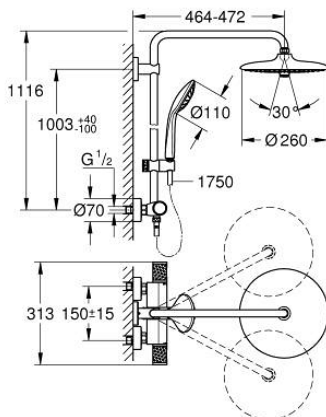

### PRODUCT DESCRIPTION

- Tyc: Chrome
- consisting of:
  - horizontal swivable 450 mm shower arm
  - exposed thermostat with Aquadimmer function
  - allows change between:
    - head shower Euphoria 260 (26 457)
    - spray patterns: Rain, SmartRain, Jet
    - maximum flow rate (at 3 bar): 7.5 l/min
  - with ball joint
  - rotation angle  $\pm 15^\circ$
  - hand shower Euphoria 110 Massage (27 239)
  - spray patterns: Rain, Massage, SmartRain
  - maximum flow rate (at 3 bar): 8.5 l/min
  - adjustable in height with gliding element
  - shower hose Silverflex 1750 mm 1/2" x 1/2" (28 388)
  - AquaCalibrator limits maximum flow rate of system (at 3 bar): 8.5 l/min
  - GROHE EcoJoy - Less water, perfect flow
  - GROHE TurboStat - compact cartridge with wax thermoelement
  - GROHE SafeStop safety button at 38°C ( calibration required )
  - GROHE SafeStop Plus - optional temperature limiter at 43°C included
  - GROHE CoolTouch - no risk of scalding
  - GROHE ProGrip - with knurled structure
  - GROHE DreamSpray - perfect spray pattern
  - GROHE LongLife finish
  - GROHE SprayDimmer - stepless flow rate adjustment
- Flexible Installation - 1 adjustable bracket for existing drill holes
- Inner WaterGuide - inner insulation for surface protection
- GROHE SpeedClean - effortless limescale removal
- TwistStop - to prevent hose from twisting
- suitable for instantaneous heaters from 18 kW/h
- minimum flow rate 5 l/min
- optional upgrade: GROHE EasyReach tray (26 362), sold separately
- professional exclusive