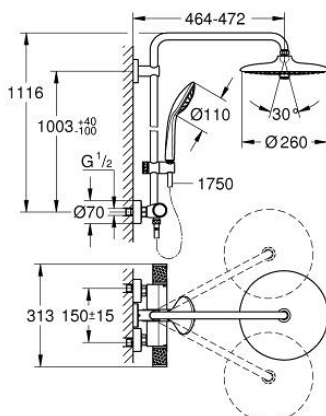

27 615 002 EUPHORIA SYSTEM 260 SHOWER SYSTEM WITH THERMOSTATIC MIXER FOR WALL MOUNTING

PRODUCT DESCRIPTION (1/2)

- Tyc: Chrome
- consisting of:
 - horizontal swivable 450 mm shower arm
 - exposed thermostat with Aquadimmer function
 - allows change between:
 - head shower Euphoria 260 (26 457)
 - spray patterns: Rain, SmartRain, Jet
 - maximum flow rate (at 3 bar): 7.5 l/min
 - with ball joint
 - rotation angle $\pm 15^\circ$
 - hand shower Euphoria 110 Massage (27 239)
 - spray patterns: Rain, Massage, SmartRain
 - maximum flow rate (at 3 bar): 8.5 l/min
 - adjustable in height with gliding element
 - shower hose Silverflex 1750 mm 1/2" x 1/2" (28 388)
 - maximum flow rate system (at 3 bar): 8.5 l/min
 - GROHE EcoJoy - Less water, perfect flow
 - GROHE TurboStat - compact cartridge with wax thermoelement
 - GROHE SafeStop safety button at 38°C (calibration required)
 - GROHE SafeStop Plus - optional temperature limiter at 43°C included
 - GROHE CoolTouch - no risk of scalding
 - GROHE ProGrip - with knurl structure
 - GROHE DreamSpray - perfect spray pattern
 - GROHE LongLife finish
 - GROHE SprayDimmer - stepless flow rate adjustment
- Flexible Installation - 1 adjustable bracket for existing drill holes
- Inner WaterGuide - inner insulation for surface protection
- GROHE SpeedClean - effortless limescale removal
- TwistStop - to prevent hose from twisting
- suitable for instantaneous heaters from 18 kW/h
- minimum flow rate 5 l/min
- optional upgrade: GROHE EasyReach tray (26 362), sold separately
- professional exclusive