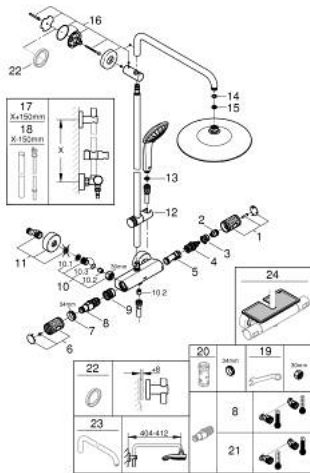

SPARE PARTS

- 1: Shut-off handle (Spare part-nr. 49162000)
- 2: Stop ring (Spare part-nr. 47986000)
- 3: Stop ring (Spare part-nr. 47965000)
- 4: Aquadimmer (Spare part-nr. 47364000)
- 5: Water flow (Spare part-nr. 47887000)
- 6: Shut-off handle (Spare part-nr. 49160000)
- 7: Fitting ring (Spare part-nr. 47743000)
- 8: Thermostatic compact cartridge 1/2" (Spare part-nr. 47439000)
- 9: Race (Spare part-nr. 47975000)
- 10: Non-return valve (Spare part-nr. 47189000)
- 10.1: Dirt strainer (Spare part-nr. 0726400M)
- 10.2: Non-return valve (Spare part-nr. 08565000)
- 10.3: O-ring $\varnothing 17 \times \varnothing 2$ (Spare part-nr. 0305500M)
- 11: S-union (Spare part-nr. 12662000)
- 12: Glide element (Spare part-nr. 48424000)
- 13: Dirt strainer (Spare part-nr. 0700200M)
- 14: Fibre seal $\varnothing 18,5 \times \varnothing 12 \times 2$ (Spare part-nr. 0138900M)
- 15: Dirt strainer (Spare part-nr. 48007000)
- 16: Shower rail holder (Spare part-nr. 48279000)
- 17: Shower system pipe for retrofitting (Spare part-nr. 48514000)*
- 18: Shower system pipe for retrofitting (Spare part-nr. 48515000)*
- 19: Special spanner (Spare part-nr. 19377000)*
- 20: Socket spanner (Spare part-nr. 19332000)*
- 21: GROHE TurboStat cartridge 1/2" (Spare part-nr. 47175000)*
- 22: Compensation disc (Spare part-nr. 27180000)*
- 23: Shower arm for shower systems (Spare part-nr. 14047000)*
- 24: GROHE EasyReach tray (Spare part-nr. 26362LN1)*