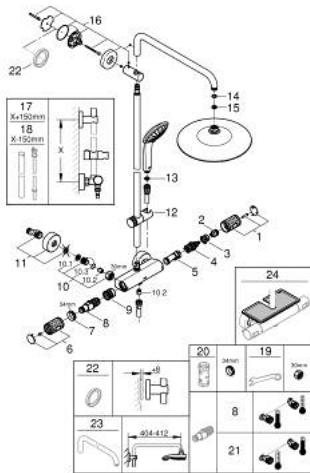

27 615 002 EUPHORIA SYSTEM 260 SHOWER SYSTEM WITH THERMOSTATIC MIXER FOR WALL MOUNTING

SPARE PARTS

- 1: Shut-off handle (Spare part-nr. 49162000)
- 2: Stop ring (Spare part-nr. 47986000)
- 3: Stop ring (Spare part-nr. 47965000)
- 4: Aquadimmer (Spare part-nr. 47364000)
- 5: Water flow (Spare part-nr. 47887000)
- 6: Shut-off handle (Spare part-nr. 49160000)
- 7: Fitting ring (Spare part-nr. 47743000)
- 8: Thermostatic compact cartridge 1/2" (Spare part-nr. 47439000)
- 9: Race (Spare part-nr. 47975000)
- 10: Non-return valve (Spare part-nr. 47189000)
- 10.1: Dirt strainer (Spare part-nr. 0726400M)
- 10.2: Non-return valve (Spare part-nr. 08565000)
- 10.3: O-ring $\varnothing 17 \times \varnothing 2$ (Spare part-nr. 0305500M)
- 11: S-union (Spare part-nr. 12662000)
- 12: Glide element (Spare part-nr. 48424000)
- 13: Dirt strainer (Spare part-nr. 0700200M)
- 14: Fibre seal $\varnothing 18,5 \times \varnothing 12 \times 2$ (Spare part-nr. 0138900M)
- 15: Dirt strainer (Spare part-nr. 48007000)
- 16: Shower rail holder (Spare part-nr. 48279000)
- 17: Shower system pipe for retrofitting (Spare part-nr. 48514000)*
- 18: Shower system pipe for retrofitting (Spare part-nr. 48515000)*
- 19: Special spanner (Spare part-nr. 19377000)*
- 20: Socket spanner (Spare part-nr. 19332000)*
- 21: GROHE TurboStat cartridge 1/2" (Spare part-nr. 47175000)*
- 22: Compensation disc (Spare part-nr. 27180000)*
- 23: Shower arm for shower systems (Spare part-nr. 14047000)*
- 24: GROHE EasyReach tray (Spare part-nr. 26362LN1)*

* Optional accessories