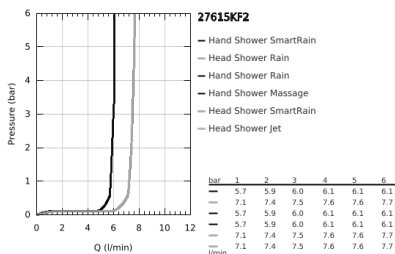

27 615 KF2 EUPHORIA SYSTEM 260 SHOWER SYSTEM WITH THERMOSTATIC MIXER FOR WALL MOUNTING

PRODUCT DESCRIPTION

- Colour: phantom black
- consisting of:
 - horizontal swivable 450 mm shower arm
 - exposed thermostat with Aquadimmer function
 - allows change between:
 - head shower Euphoria 260
 - spray patterns: Rain, SmartRain, Jet
 - maximum flow rate (at 3 bar): 7.5 l/min
 - with ball joint
 - rotation angle $\pm 15^\circ$
 - hand shower Euphoria 110 Massage
 - spray patterns: Rain, Massage, SmartRain
 - maximum flow rate (at 3 bar): 8.5 l/min
 - adjustable in height with gliding element
 - shower hose Silverflex 1750 mm 1/2" x 1/2" (28 388)
 - AquaCalibrator limits maximum flow rate of system (at 3 bar): 8.5 l/min
 - GROHE EcoJoy - less water, perfect flow
 - GROHE TurboStat - compact cartridge with wax thermoelement
 - GROHE SafeStop - safety button at 38°C
 - GROHE SafeStop Plus - optional temperature limiter at 43°C included
 - GROHE CoolTouch - no risk of scalding
 - GROHE ProGrip - with knurled structure
 - GROHE DreamSpray - perfect spray pattern
 - GROHE SprayDimmer - stepless flow rate adjustment
- Flexible Installation - 1 adjustable bracket for existing drill holes
- Inner WaterGuide - inner insulation for surface protection
- GROHE SpeedClean - effortless limescale removal
- TwistStop - to prevent hose from twisting
- suitable for instantaneous heaters from 18 kW/h
- minimum flow rate 5 l/min
- optional upgrade: GROHE EasyReach tray (26 362), sold separately
- professional exclusive