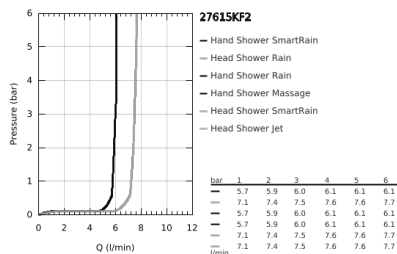

## 27 615 KF2 EUPHORIA SYSTEM 260 SHOWER SYSTEM WITH THERMOSTATIC MIXER FOR WALL MOUNTING

### PRODUCT DESCRIPTION

- Colour: phantom black
- consisting of:
  - horizontal swivable 450 mm shower arm
  - exposed thermostat with Aquadimmer function
  - allows change between:
    - head shower Euphoria 260
    - spray patterns: Rain, SmartRain, Jet
  - maximum flow rate (at 3 bar): 7.5 l/min
  - with ball joint
  - rotation angle  $\pm 15^\circ$
  - hand shower Euphoria 110 Massage
  - spray patterns: Rain, Massage, SmartRain
  - maximum flow rate (at 3 bar): 8.5 l/min
  - adjustable in height with gliding element
  - shower hose Silverflex 1750 mm 1/2" x 1/2" (28 388)
  - maximum flow rate system (at 3 bar): 8.5 l/min
  - GROHE EcoJoy - less water, perfect flow
  - GROHE TurboStat - compact cartridge with wax thermoelement
  - GROHE SafeStop - safety button at 38°C
  - GROHE SafeStop Plus - optional temperature limiter at 43°C included
  - GROHE CoolTouch - no risk of scalding
  - GROHE ProGrip - with knurl structure
  - GROHE DreamSpray - perfect spray pattern
  - GROHE SprayDimmer - stepless flow rate adjustment
- Flexible Installation - 1 adjustable bracket for existing drill holes
- Inner WaterGuide - inner insulation for surface protection
- GROHE SpeedClean - effortless limescale removal
- TwistStop - to prevent hose from twisting
- suitable for instantaneous heaters from 18 kW/h
- minimum flow rate 5 l/min
- optional upgrade: GROHE EasyReach tray (26 362), sold separately
- professional exclusive