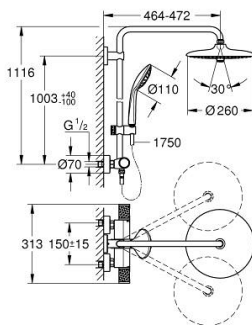

27 615 KF2 EUPHORIA SYSTEM 260 SHOWER SYSTEM WITH THERMOSTATIC MIXER FOR WALL MOUNTING

PRODUCT DESCRIPTION

- Colour: phantom black
- consisting of:
 - horizontal swivable 450 mm shower arm
 - exposed thermostat with Aquadimmer function
 - allows change between:
 - head shower Euphoria 260
 - spray patterns: Rain, SmartRain, Jet
 - maximum flow rate (at 3 bar): 7.5 l/min
 - with ball joint
 - rotation angle $\pm 15^\circ$
 - hand shower Euphoria 110 Massage
 - spray patterns: Rain, Massage, SmartRain
 - maximum flow rate (at 3 bar): 8.5 l/min
 - adjustable in height with gliding element
 - shower hose Silverflex 1750 mm 1/2" x 1/2" (28 388)
 - AquaCalibrator limits maximum flow rate of system (at 3 bar): 8.5 l/min
 - GROHE EcoJoy - less water, perfect flow
 - GROHE TurboStat - compact cartridge with wax thermoelement
 - GROHE SafeStop - safety button at 38°C
 - GROHE SafeStop Plus - optional temperature limiter at 43°C included
 - GROHE CoolTouch - no risk of scalding
 - GROHE ProGrip - with knurled structure
 - GROHE DreamSpray - perfect spray pattern
 - GROHE SprayDimmer - stepless flow rate adjustment
- Flexible Installation - 1 adjustable bracket for existing drill holes
- Inner WaterGuide - inner insulation for surface protection
- GROHE SpeedClean - effortless limescale removal
- TwistStop - to prevent hose from twisting
- suitable for instantaneous heaters from 18 kW/h
- minimum flow rate 5 l/min
- optional upgrade: GROHE EasyReach tray (26 362), sold separately
- professional exclusive