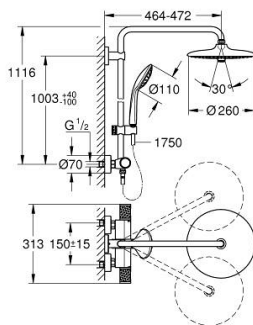

## 27 615 KF2 EUPHORIA SYSTEM 260 SHOWER SYSTEM WITH THERMOSTATIC MIXER FOR WALL MOUNTING

### PRODUCT DESCRIPTION

- Colour: phantom black
- consisting of:
  - horizontal swivable 450 mm shower arm
  - exposed thermostat with Aquadimmer function
  - allows change between:
    - head shower Euphoria 260
    - spray patterns: Rain, SmartRain, Jet
  - maximum flow rate (at 3 bar): 7.5 l/min
  - with ball joint
  - rotation angle  $\pm 15^\circ$
  - hand shower Euphoria 110 Massage
  - spray patterns: Rain, Massage, SmartRain
  - maximum flow rate (at 3 bar): 8.5 l/min
  - adjustable in height with gliding element
  - shower hose Silverflex 1750 mm 1/2" x 1/2" (28 388)
  - maximum flow rate system (at 3 bar): 8.5 l/min
  - GROHE EcoJoy - less water, perfect flow
  - GROHE TurboStat - compact cartridge with wax thermoelement
  - GROHE SafeStop - safety button at 38°C
  - GROHE SafeStop Plus - optional temperature limiter at 43°C included
  - GROHE CoolTouch - no risk of scalding
  - GROHE ProGrip - with knurl structure
  - GROHE DreamSpray - perfect spray pattern
  - GROHE SprayDimmer - stepless flow rate adjustment
- Flexible Installation - 1 adjustable bracket for existing drill holes
- Inner WaterGuide - inner insulation for surface protection
- GROHE SpeedClean - effortless limescale removal
- TwistStop - to prevent hose from twisting
- suitable for instantaneous heaters from 18 kW/h
- minimum flow rate 5 l/min
- optional upgrade: GROHE EasyReach tray (26 362), sold separately
- professional exclusive