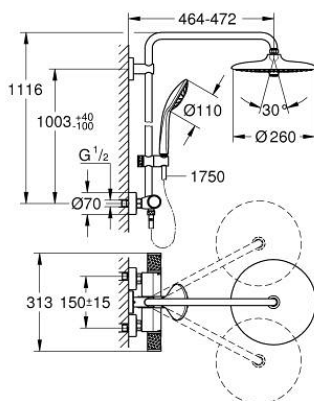

## 27 615 KF2 EUPHORIA SYSTEM 260 SHOWER SYSTEM WITH THERMOSTATIC MIXER FOR WALL MOUNTING

### PRODUCT DESCRIPTION

- Tyc: phantom black
- consisting of:
  - horizontal swivable 450 mm shower arm
  - exposed thermostat with Aquadimmer function
  - allows change between:
    - head shower Euphoria 260
    - spray patterns: Rain, SmartRain, Jet
    - maximum flow rate (at 3 bar): 7.5 l/min
  - with ball joint
  - rotation angle  $\pm 15^\circ$
  - hand shower Euphoria 110 Massage
  - spray patterns: Rain, Massage, SmartRain
  - maximum flow rate (at 3 bar): 8.5 l/min
  - adjustable in height with gliding element
  - shower hose Silverflex 1750 mm 1/2" x 1/2" (28 388)
  - AquaCalibrator limits maximum flow rate of system (at 3 bar): 8.5 l/min
  - GROHE EcoJoy - Less water, perfect flow
  - GROHE TurboStat - compact cartridge with wax thermoelement
  - GROHE SafeStop safety button at 38°C ( calibration required )
  - GROHE SafeStop Plus - optional temperature limiter at 43°C included
  - GROHE CoolTouch - no risk of scalding
  - GROHE ProGrip - with knurled structure
  - GROHE DreamSpray - perfect spray pattern
  - GROHE SprayDimmer - stepless flow rate adjustment
- Flexible Installation - 1 adjustable bracket for existing drill holes
- Inner WaterGuide - inner insulation for surface protection
- GROHE SpeedClean - effortless limescale removal
- TwistStop - to prevent hose from twisting
- suitable for instantaneous heaters from 18 kW/h
- minimum flow rate 5 l/min
- optional upgrade: GROHE EasyReach tray (26 362), sold separately
- professional exclusive