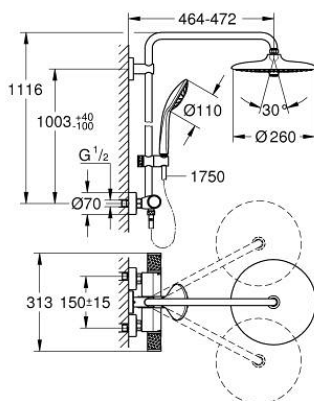

27 615 KF2 EUPHORIA SYSTEM 260 SHOWER SYSTEM WITH THERMOSTATIC MIXER FOR WALL MOUNTING

PRODUCT DESCRIPTION

- Tyc: phantom black
- consisting of:
 - horizontal swivable 450 mm shower arm
 - exposed thermostat with Aquadimmer function
 - allows change between:
 - head shower Euphoria 260
 - spray patterns: Rain, SmartRain, Jet
 - maximum flow rate (at 3 bar): 7.5 l/min
 - with ball joint
 - rotation angle $\pm 15^\circ$
 - hand shower Euphoria 110 Massage
 - spray patterns: Rain, Massage, SmartRain
 - maximum flow rate (at 3 bar): 8.5 l/min
 - adjustable in height with gliding element
 - shower hose Silverflex 1750 mm 1/2" x 1/2" (28 388)
 - maximum flow rate system (at 3 bar): 8.5 l/min
 - GROHE EcoJoy - Less water, perfect flow
 - GROHE TurboStat - compact cartridge with wax thermoelement
 - GROHE SafeStop safety button at 38°C (calibration required)
 - GROHE SafeStop Plus - optional temperature limiter at 43°C included
 - GROHE CoolTouch - no risk of scalding
 - GROHE ProGrip - with knurl structure
 - GROHE DreamSpray - perfect spray pattern
 - GROHE SprayDimmer - stepless flow rate adjustment
- Flexible Installation - 1 adjustable bracket for existing drill holes
- Inner WaterGuide - inner insulation for surface protection
- GROHE SpeedClean - effortless limescale removal
- TwistStop - to prevent hose from twisting
- suitable for instantaneous heaters from 18 kW/h
- minimum flow rate 5 l/min
- optional upgrade: GROHE EasyReach tray (26 362), sold separately
- professional exclusive