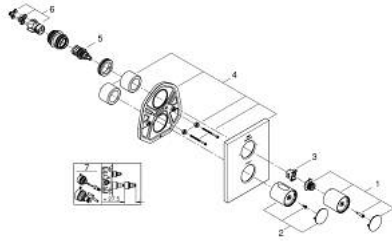

27 618 000 GROHTHERM F THERMOSTATIC TRIM WITH INTEGRATED 2-WAY DIVERTER

SPARE PARTS

- 1: Handle for shut-off valve (Spare part-nr. 47898000)
- 2: Temperature control handle (Spare part-nr. 47900000)
- 3: Stop ring (Spare part-nr. 10089000)
- 4: Escutcheon (Spare part-nr. 47901000)
- 5: Aquadimmer (Spare part-nr. 47364000)
- 6: Adapter (Spare part-nr. 12701001)
- 7: Extension set 27.5 mm (Spare part-nr. 47781000)*