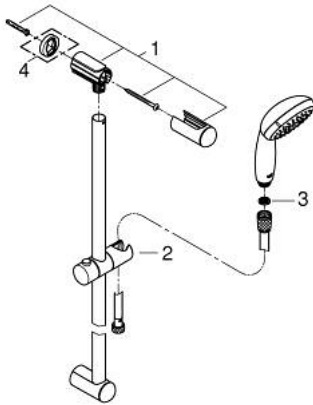

27 644 001 TEMPESTA 100 SHOWER RAIL SET 3 SPRAYS

PRODUCT DESCRIPTION

- Colour: chrome
- consisting of:
 - hand shower (28 419)
 - shower rail, 600 mm (27 523)
 - shower hose Relaxaflex 1750 mm 1/2" x 1/2" (28 154)
 - 9.5 l/min flow limiter
 - GROHE DreamSpray - perfect spray pattern
 - GROHE LongLife finish
 - GROHE SpeedClean - effortless limescale removal
 - Inner WaterGuide - inner insulation for surface protection
 - ShockProof silicone ring prevents damage caused by a shower falling
 - suitable for instantaneous heater
 - min. recommended pressure 1.0 bar

27 644 001 TEMPESTA 100 SHOWER RAIL SET 3 SPRAYS

SPARE PARTS

- 1: Shower rail holder (Spare part-nr. 48098000)
 - 2: Glide element (Spare part-nr. 48099000)
 - 3: Dirt strainer (Spare part-nr. 0700200M)
 - 4: Compensation disc (Spare part-nr. 48051000)*
- * Optional accessories