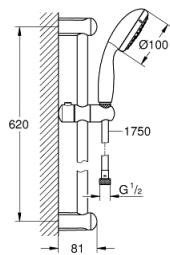

27 644 001 TEMPESTA 100 SHOWER RAIL SET 3 SPRAYS

PRODUCT DESCRIPTION

- Colour: chrome
- consisting of:
 - hand shower (28 419)
 - shower rail, 600 mm (27 523)
 - shower hose Relaxaflex 1750 mm 1/2" x 1/2" (28 154)
 - 9.5 l/min flow limiter
 - GROHE DreamSpray - perfect spray pattern
 - GROHE LongLife finish
 - GROHE SpeedClean - effortless limescale removal
 - Inner WaterGuide - inner insulation for surface protection
 - ShockProof silicone ring prevents damage caused by a shower falling
 - suitable for instantaneous heater
 - min. recommended pressure 1.0 bar

27 644 001 TEMPESTA 100 SHOWER RAIL SET 3 SPRAYS

SPARE PARTS

- 1: Shower rail holder (Spare part-nr. 48098000)
 - 2: Glide element (Spare part-nr. 48099000)
 - 3: Dirt strainer (Spare part-nr. 0700200M)
 - 4: Compensation disc (Spare part-nr. 48051000)*
- * Optional accessories