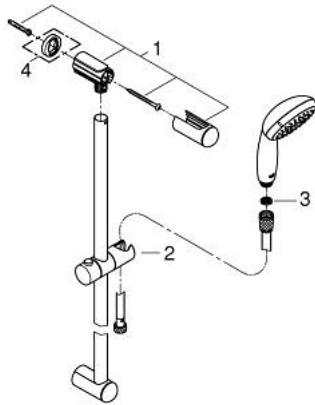

27 644 001 TEMPESTA 100 SHOWER RAIL SET 3 SPRAYS

PRODUCT DESCRIPTION

- Colour: chrome
- consisting of:
 - hand shower (28 419)
 - shower rail, 600 mm (27 523)
 - shower hose Relaxaflex 1750 mm 1/2" x 1/2" (28 154)
- GROHE EcoJoy 9.5 l/min flow limiter
- GROHE DreamSpray - perfect spray pattern
- GROHE LongLife finish
- GROHE SpeedClean - effortless limescale removal
- Inner WaterGuide - inner insulation for surface protection
- ShockProof silicone ring prevents damage caused by a shower falling
- suitable for instantaneous heater
- min. recommended pressure 1.0 bar

27 644 001 TEMPESTA 100 SHOWER RAIL SET 3 SPRAYS

SPARE PARTS

- 1: Shower rail holder (Spare part-nr. 48098000)
 - 2: Glide element (Spare part-nr. 48099000)
 - 3: Dirt strainer (Spare part-nr. 0700200M)
 - 4: Compensation disc (Spare part-nr. 48051000)*
- * Optional accessories