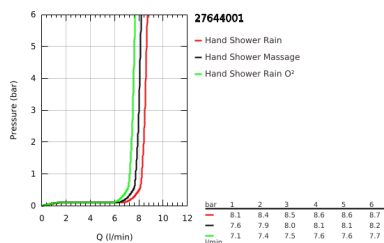

27 644 001 TEMPESTA 100 SHOWER RAIL SET 3 SPRAYS

PRODUCT DESCRIPTION

- Colour: chrome
- consisting of:
 - hand shower (28 419)
 - shower rail, 600 mm (27 523)
 - shower hose Relaxaflex 1750 mm 1/2" x 1/2" (28 154)
 - 9.5 l/min flow limiter
 - GROHE DreamSpray - perfect spray pattern
 - GROHE LongLife finish
 - GROHE SpeedClean - effortless limescale removal
 - Inner WaterGuide - inner insulation for surface protection
 - ShockProof silicone ring prevents damage caused by a shower falling
 - suitable for instantaneous heater
 - min. recommended pressure 1.0 bar

27 644 001 TEMPESTA 100 SHOWER RAIL SET 3 SPRAYS

SPARE PARTS

- 1: Shower rail holder (Spare part-nr. 48098000)
 - 2: Glide element (Spare part-nr. 48099000)
 - 3: Dirt strainer (Spare part-nr. 0700200M)
 - 4: Compensation disc (Spare part-nr. 48051000)*
- * Optional accessories