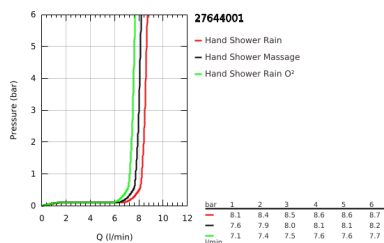

27 644 001 TEMPESTA 100 SHOWER RAIL SET 3 SPRAYS

PRODUCT DESCRIPTION

- Colour: chrome
- consisting of:
 - hand shower (28 419)
 - shower rail, 600 mm (27 523)
 - shower hose Relaxaflex 1750 mm 1/2" x 1/2" (28 154)
- GROHE EcoJoy 9.5 l/min flow limiter
- GROHE DreamSpray - perfect spray pattern
- GROHE LongLife finish
- GROHE SpeedClean - effortless limescale removal
- Inner WaterGuide - inner insulation for surface protection
- ShockProof silicone ring prevents damage caused by a shower falling
- suitable for instantaneous heater
- min. recommended pressure 1.0 bar

27 644 001 TEMPESTA 100 SHOWER RAIL SET 3 SPRAYS

SPARE PARTS

- 1: Shower rail holder (Spare part-nr. 48098000)
 - 2: Glide element (Spare part-nr. 48099000)
 - 3: Dirt strainer (Spare part-nr. 0700200M)
 - 4: Compensation disc (Spare part-nr. 48051000)*
- * Optional accessories