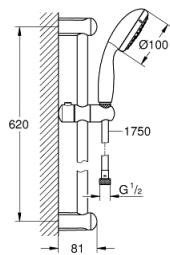

27 644 001 TEMPESTA 100 SHOWER RAIL SET 3 SPRAYS

PRODUCT DESCRIPTION

- Colour: chrome
- consisting of:
 - hand shower (28 419)
 - shower rail, 600 mm (27 523)
 - shower hose Relaxaflex 1750 mm 1/2" x 1/2" (28 154)
- GROHE EcoJoy 9.5 l/min flow limiter
- GROHE DreamSpray - perfect spray pattern
- GROHE LongLife finish
- GROHE SpeedClean - effortless limescale removal
- Inner WaterGuide - inner insulation for surface protection
- ShockProof silicone ring prevents damage caused by a shower falling
- suitable for instantaneous heater
- min. recommended pressure 1.0 bar

27 644 001 TEMPESTA 100 SHOWER RAIL SET 3 SPRAYS

SPARE PARTS

- 1: Shower rail holder (Spare part-nr. 48098000)
 - 2: Glide element (Spare part-nr. 48099000)
 - 3: Dirt strainer (Spare part-nr. 0700200M)
 - 4: Compensation disc (Spare part-nr. 48051000)*
- * Optional accessories