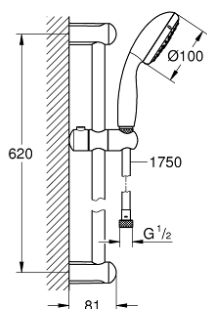

27 644 001 TEMPESTA 100 SHOWER RAIL SET 3 SPRAYS

PRODUCT DESCRIPTION

- Tyc: Chrome
- consisting of:
 - hand shower (28 419)
 - shower rail, 600 mm (27 523)
 - shower hose Relaxaflex 1750 mm 1/2" x 1/2" (28 154)
 - 9.5 l/min flow limiter
 - GROHE DreamSpray - perfect spray pattern
 - GROHE LongLife finish
 - GROHE SpeedClean - effortless limescale removal
 - Inner WaterGuide - inner insulation for surface protection
 - ShockProof silicone ring prevents damage caused by a shower falling
 - suitable for instantaneous heater
 - min. recommended pressure 1.0 bar

27 644 001 TEMPESTA 100 SHOWER RAIL SET 3 SPRAYS

SPARE PARTS

- 1: Shower rail holder (Spare part-nr. 48098000)
 - 2: Glide element (Spare part-nr. 48099000)
 - 3: Dirt strainer (Spare part-nr. 0700200M)
 - 4: Compensation disc (Spare part-nr. 48051000)*
- * Optional accessories