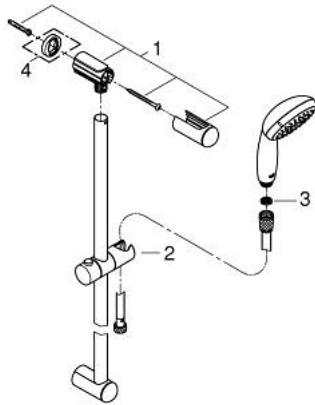

## 27 644 001 TEMPESTA 100 SHOWER RAIL SET 3 SPRAYS

### PRODUCT DESCRIPTION

- Tyc: Chrome
- consisting of:
  - hand shower (28 419)
  - shower rail, 600 mm (27 523)
  - shower hose Relaxaflex 1750 mm 1/2" x 1/2" (28 154)
  - 9.5 l/min flow limiter
  - GROHE DreamSpray - perfect spray pattern
  - GROHE LongLife finish
  - GROHE SpeedClean - effortless limescale removal
  - Inner WaterGuide - inner insulation for surface protection
  - ShockProof silicone ring prevents damage caused by a shower falling
  - suitable for instantaneous heater
  - min. recommended pressure 1.0 bar

### SPARE PARTS

- 1: Shower rail holder (Spare part-nr. 48098000)
  - 2: Glide element (Spare part-nr. 48099000)
  - 3: Dirt strainer (Spare part-nr. 0700200M)
  - 4: Compensation disc (Spare part-nr. 48051000)\*
- \* Optional accessories