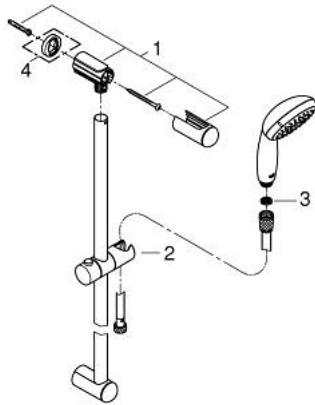

27 644 001 TEMPESTA 100 SHOWER RAIL SET 3 SPRAYS

SPARE PARTS

1. 1: Shower rail holder (Spare part-nr. 48098000)
   - 2: Glide element (Spare part-nr. 48099000)
   - 3: Dirt strainer (Spare part-nr. 0700200M)
   - 4: Compensation disc (Spare part-nr. 48051000)*
2. Optional accessories