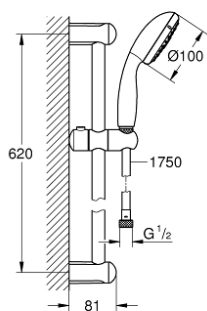

## 27 644 001 TEMPESTA 100 SHOWER RAIL SET 3 SPRAYS

### PRODUCT DESCRIPTION

- Tyc: Chrome
- consisting of:
  - hand shower (28 419)
  - shower rail, 600 mm (27 523)
  - shower hose Relaxaflex 1750 mm 1/2" x 1/2" (28 154)
  - 9.5 l/min flow limiter
  - GROHE DreamSpray - perfect spray pattern
  - GROHE LongLife finish
  - GROHE SpeedClean - effortless limescale removal
  - Inner WaterGuide - inner insulation for surface protection
  - ShockProof silicone ring prevents damage caused by a shower falling
  - suitable for instantaneous heater
  - min. recommended pressure 1.0 bar

### SPARE PARTS

- 1: Shower rail holder (Spare part-nr. 48098000)
  - 2: Glide element (Spare part-nr. 48099000)
  - 3: Dirt strainer (Spare part-nr. 0700200M)
  - 4: Compensation disc (Spare part-nr. 48051000)\*
- \* Optional accessories