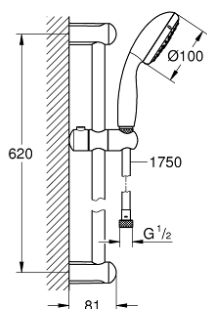

27 644 001 TEMPESTA 100 SHOWER RAIL SET 3 SPRAYS

PRODUCT DESCRIPTION

- Tyc: Chrome
- consisting of:
 - hand shower (28 419)
 - shower rail, 600 mm (27 523)
 - shower hose Relaxaflex 1750 mm 1/2" x 1/2" (28 154)
 - GROHE EcoJoy 9.5 l/min flow limiter
 - GROHE DreamSpray - perfect spray pattern
 - GROHE LongLife finish
 - GROHE SpeedClean - effortless limescale removal
 - Inner WaterGuide - inner insulation for surface protection
 - ShockProof silicone ring prevents damage caused by a shower falling
 - suitable for instantaneous heater
 - min. recommended pressure 1.0 bar

27 644 001 TEMPESTA 100 SHOWER RAIL SET 3 SPRAYS

SPARE PARTS

- 1: Shower rail holder (Spare part-nr. 48098000)
- 2: Glide element (Spare part-nr. 48099000)
- 3: Dirt strainer (Spare part-nr. 0700200M)
- 4: Compensation disc (Spare part-nr. 48051000)*