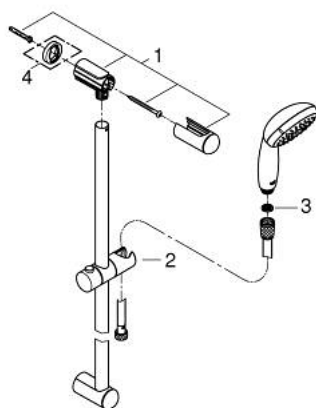

27 644 001 TEMPESTA 100 SHOWER RAIL SET 3 SPRAYS

PRODUCT DESCRIPTION

- Tyc: Chrome
- consisting of:
 - hand shower (28 419)
 - shower rail, 600 mm (27 523)
 - shower hose Relaxaflex 1750 mm 1/2" x 1/2" (28 154)
 - GROHE EcoJoy 9.5 l/min flow limiter
 - GROHE DreamSpray - perfect spray pattern
 - GROHE LongLife finish
 - GROHE SpeedClean - effortless limescale removal
 - Inner WaterGuide - inner insulation for surface protection
 - ShockProof silicone ring prevents damage caused by a shower falling
 - suitable for instantaneous heater
 - min. recommended pressure 1.0 bar

27 644 001 TEMPESTA 100 SHOWER RAIL SET 3 SPRAYS

SPARE PARTS

- 1: Shower rail holder (Spare part-nr. 48098000)
- 2: Glide element (Spare part-nr. 48099000)
- 3: Dirt strainer (Spare part-nr. 0700200M)
- 4: Compensation disc (Spare part-nr. 48051000)*