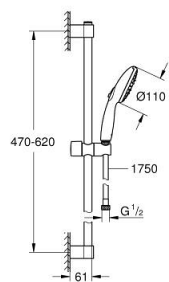

27 644 003 TEMPESTA 110 SHOWER RAIL SET 3 SPRAYS (RAIN, JET, MASSAGE)

PRODUCT DESCRIPTION

- Colour: chrome
- consisting of:
 - hand shower Tempesta 110 (28 419)
 - maximum flow rate (at 3 bar): 7.4 l/min
 - shower rail, 600 mm (27 523)
 - shower hose Relaxaflex 1750 mm 1/2" x 1/2" (28 154)
- GROHE EcoJoy - less water, perfect flow
- GROHE SmartSwitch - easily rotate the dial to enjoy your preferred spray option
- GROHE DreamSpray - perfect spray pattern
- GROHE LongLife finish
- Flexible Installation - 1 adjustable bracket for existing drill holes
- adjustable rail holder (turn and glide shower holder)
- GROHE SpeedClean - effortless limescale removal
- Inner WaterGuide - inner insulation for surface protection
- ShockProof silicone ring prevents damage caused by a shower falling
- min. recommended pressure 1.0 bar
- suitable for instantaneous heater
- professional exclusive

27 644 003 TEMPESTA 110 SHOWER RAIL SET 3 SPRAYS (RAIN, JET, MASSAGE)

SPARE PARTS

- 1: Shower rail holder (Spare part-nr. 48607000)
 - 2: Glide element (Spare part-nr. 48609000)
 - 3: Shower rail holder (Spare part-nr. 48608000)
 - 4: Dirt strainer (Spare part-nr. 0700200M)
 - 5: Compensation disc (Spare part-nr. 48543001)*
- * Optional accessories