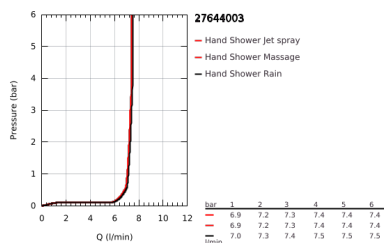

27 644 003 TEMPESTA 110 SHOWER RAIL SET 3 SPRAYS (RAIN, JET, MASSAGE)

PRODUCT DESCRIPTION

- Colour: chrome
- consisting of:
 - hand shower Tempesta 110 (28 419)
 - maximum flow rate (at 3 bar): 7.4 l/min
 - shower rail, 600 mm (27 523)
 - shower hose Relaxaflex 1750 mm 1/2" x 1/2" (28 154)
- GROHE EcoJoy - less water, perfect flow
- GROHE SmartSwitch - easily rotate the dial to enjoy your preferred spray option
- GROHE DreamSpray - perfect spray pattern
- GROHE LongLife finish
- Flexible Installation - 1 adjustable bracket for existing drill holes
- adjustable rail holder (turn and glide shower holder)
- GROHE SpeedClean - effortless limescale removal
- Inner WaterGuide - inner insulation for surface protection
- ShockProof silicone ring prevents damage caused by a shower falling
- min. recommended pressure 1.0 bar
- suitable for instantaneous heater
- professional exclusive

27 644 003 TEMPESTA 110 SHOWER RAIL SET 3 SPRAYS (RAIN, JET, MASSAGE)

SPARE PARTS

- 1: Shower rail holder (Spare part-nr. 48607000)
 - 2: Glide element (Spare part-nr. 48609000)
 - 3: Shower rail holder (Spare part-nr. 48608000)
 - 4: Dirt strainer (Spare part-nr. 0700200M)
 - 5: Compensation disc (Spare part-nr. 48543001)*
- * Optional accessories