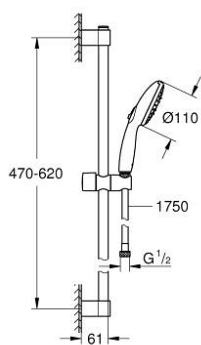

27 644 003 TEMPESTA 110 SHOWER RAIL SET 3 SPRAYS (RAIN, JET, MASSAGE)

PRODUCT DESCRIPTION

- Tyc: Chrome
- consisting of:
 - hand shower Tempesta 110 (28 419)
 - maximum flow rate (at 3 bar): 7.4 l/min
 - shower rail, 600 mm (27 523)
 - shower hose Relaxaflex 1750 mm 1/2" x 1/2" (28 154)
 - GROHE EcoJoy - Less water, perfect flow
 - GROHE SmartSwitch - easily rotate the dial to enjoy your preferred spray option
 - GROHE DreamSpray - perfect spray pattern
 - GROHE LongLife finish
- Flexible Installation - 1 adjustable bracket for existing drill holes
- adjustable rail holder (turn and glide shower holder)
- GROHE SpeedClean - effortless limescale removal
- Inner WaterGuide - inner insulation for surface protection
- ShockProof silicone ring prevents damage caused by a shower falling
- min. recommended pressure 1.0 bar
- suitable for instantaneous heater
- professional exclusive

27 644 003 TEMPESTA 110 SHOWER RAIL SET 3 SPRAYS (RAIN, JET, MASSAGE)

SPARE PARTS

- 1: Shower rail holder (Spare part-nr. 48607000)
 - 2: Glide element (Spare part-nr. 48609000)
 - 3: Shower rail holder (Spare part-nr. 48608000)
 - 4: Dirt strainer (Spare part-nr. 0700200M)
 - 5: Compensation disc (Spare part-nr. 48543001)*
- * Optional accessories