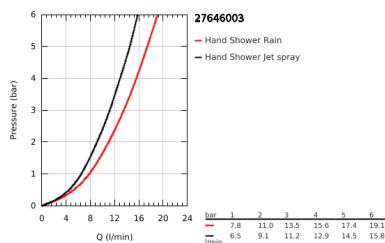

27 646 003 TEMPESTA 110 SHOWER RAIL SET 2 SPRAYS (RAIN, JET)

PRODUCT DESCRIPTION

- Colour: chrome
- consisting of:
 - hand shower Tempesta 110 (27 597)
 - maximum flow rate (at 3 bar): 13.5 l/min
 - shower rail, 900 mm (27 524)
 - shower hose Relaxaflex 1750 mm 1/2" x 1/2" (28 154)
- GROHE SmartSwitch - easily rotate the dial to enjoy your preferred spray option
- GROHE DreamSpray - perfect spray pattern
- GROHE LongLife finish
- Flexible Installation - 1 adjustable bracket for existing drill holes
- adjustable rail holder (turn and glide shower holder)
- GROHE SpeedClean - effortless limescale removal
- Inner WaterGuide - inner insulation for surface protection
- ShockProof silicone ring prevents damage caused by a shower falling
- min. recommended pressure 1.0 bar
- suitable for instantaneous heater
- professional exclusive

27 646 003 **TEMPESTA 110 SHOWER RAIL SET 2 SPRAYS (RAIN, JET)**

SPARE PARTS

- 1: Shower rail holder (Spare part-nr. 48607000)
 - 2: Glide element (Spare part-nr. 48609000)
 - 3: Shower rail holder (Spare part-nr. 48608000)
 - 4: Dirt strainer (Spare part-nr. 0700200M)
 - 5: Compensation disc (Spare part-nr. 48543001)*
- * Optional accessories