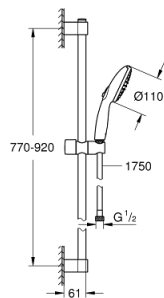

27 646 003 TEMPESTA 110 SHOWER RAIL SET 2 SPRAYS (RAIN, JET)

PRODUCT DESCRIPTION

- Colour: chrome
- consisting of:
 - hand shower Tempesta 110 (27 597)
 - maximum flow rate (at 3 bar): 13.5 l/min
 - shower rail, 900 mm (27 524)
 - shower hose Relaxaflex 1750 mm 1/2" x 1/2" (28 154)
- GROHE SmartSwitch - easily rotate the dial to enjoy your preferred spray option
- GROHE DreamSpray - perfect spray pattern
- GROHE LongLife finish
- Flexible Installation - 1 adjustable bracket for existing drill holes
- adjustable rail holder (turn and glide shower holder)
- GROHE SpeedClean - effortless limescale removal
- Inner WaterGuide - inner insulation for surface protection
- ShockProof silicone ring prevents damage caused by a shower falling
- min. recommended pressure 1.0 bar
- suitable for instantaneous heater
- professional exclusive

27 646 003 **TEMPESTA 110 SHOWER RAIL SET 2 SPRAYS (RAIN, JET)**

SPARE PARTS

- 1: Shower rail holder (Spare part-nr. 48607000)
 - 2: Glide element (Spare part-nr. 48609000)
 - 3: Shower rail holder (Spare part-nr. 48608000)
 - 4: Dirt strainer (Spare part-nr. 0700200M)
 - 5: Compensation disc (Spare part-nr. 48543001)*
- * Optional accessories