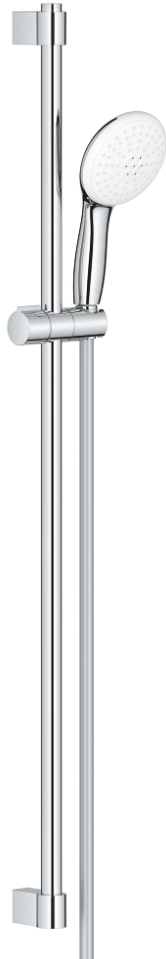

27 646 003 TEMPESTA 110 SHOWER RAIL SET 2 SPRAYS (RAIN, JET)

PRODUCT DESCRIPTION

- Tyc: Chrome
- consisting of:
 - hand shower Tempesta 110 (27 597)
 - maximum flow rate (at 3 bar): 13.5 l/min
 - shower rail, 900 mm (27 524)
 - shower hose Relaxaflex 1750 mm 1/2" x 1/2" (28 154)
- GROHE SmartSwitch - easily rotate the dial to enjoy your preferred spray option
- GROHE DreamSpray - perfect spray pattern
- GROHE LongLife finish
- Flexible Installation - 1 adjustable bracket for existing drill holes
- adjustable rail holder (turn and glide shower holder)
- GROHE SpeedClean - effortless limescale removal
- Inner WaterGuide - inner insulation for surface protection
- ShockProof silicone ring prevents damage caused by a shower falling
- min. recommended pressure 1.0 bar
- suitable for instantaneous heater
- professional exclusive

27 646 003 **TEMPESTA 110 SHOWER RAIL SET 2 SPRAYS (RAIN, JET)**

SPARE PARTS

- 1: Shower rail holder (Spare part-nr. 48607000)
 - 2: Glide element (Spare part-nr. 48609000)
 - 3: Shower rail holder (Spare part-nr. 48608000)
 - 4: Dirt strainer (Spare part-nr. 0700200M)
 - 5: Compensation disc (Spare part-nr. 48543001)*
- * Optional accessories