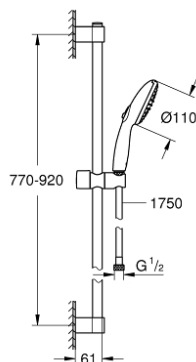

27 646 003 TEMPESTA 110 SHOWER RAIL SET 2 SPRAYS (RAIN, JET)

PRODUCT DESCRIPTION

- Tyc: Chrome
- consisting of:
 - hand shower Tempesta 110 (27 597)
 - maximum flow rate (at 3 bar): 13.5 l/min
 - shower rail, 900 mm (27 524)
 - shower hose Relaxaflex 1750 mm 1/2" x 1/2" (28 154)
- GROHE SmartSwitch - easily rotate the dial to enjoy your preferred spray option
- GROHE DreamSpray - perfect spray pattern
- GROHE LongLife finish
- Flexible Installation - 1 adjustable bracket for existing drill holes
- adjustable rail holder (turn and glide shower holder)
- GROHE SpeedClean - effortless limescale removal
- Inner WaterGuide - inner insulation for surface protection
- ShockProof silicone ring prevents damage caused by a shower falling
- min. recommended pressure 1.0 bar
- suitable for instantaneous heater
- professional exclusive

27 646 003 **TEMPESTA 110 SHOWER RAIL SET 2 SPRAYS (RAIN, JET)**

SPARE PARTS

- 1: Shower rail holder (Spare part-nr. 48607000)
 - 2: Glide element (Spare part-nr. 48609000)
 - 3: Shower rail holder (Spare part-nr. 48608000)
 - 4: Dirt strainer (Spare part-nr. 0700200M)
 - 5: Compensation disc (Spare part-nr. 48543001)*
- * Optional accessories