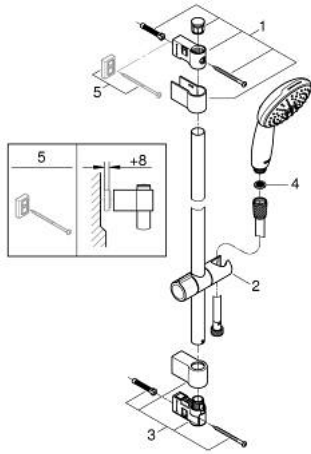

27 646 003 TEMPESTA 110 SHOWER RAIL SET 2 SPRAYS (RAIN, JET)

PRODUCT DESCRIPTION

- Tyc: Chrome
- consisting of:
 - hand shower Tempesta 110 (27 597)
 - maximum flow rate (at 3 bar): 13.5 l/min
 - shower rail, 900 mm (27 524)
 - shower hose Relaxaflex 1750 mm 1/2" x 1/2" (28 154)
- GROHE SmartSwitch - easily rotate the dial to enjoy your preferred spray option
- GROHE DreamSpray - perfect spray pattern
- GROHE LongLife finish
- Flexible Installation - 1 adjustable bracket for existing drill holes
- adjustable rail holder (turn and glide shower holder)
- GROHE SpeedClean - effortless limescale removal
- Inner WaterGuide - inner insulation for surface protection
- ShockProof silicone ring prevents damage caused by a shower falling
- min. recommended pressure 1.0 bar
- suitable for instantaneous heater
- professional exclusive

27 646 003 **TEMPESTA 110 SHOWER RAIL SET 2 SPRAYS (RAIN, JET)**

SPARE PARTS

- 1: Shower rail holder (Spare part-nr. 48607000)
 - 2: Glide element (Spare part-nr. 48609000)
 - 3: Shower rail holder (Spare part-nr. 48608000)
 - 4: Dirt strainer (Spare part-nr. 0700200M)
 - 5: Compensation disc (Spare part-nr. 48543001)*
- * Optional accessories