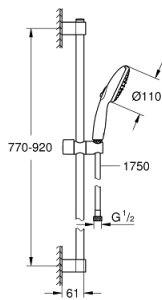

## 27 646 30E TEMPESTA 110 SHOWER RAIL SET 2 SPRAYS (RAIN, JET)

### PRODUCT DESCRIPTION

- Colour: chrome
- consisting of:
  - hand shower Tempesta 110 (27 597)
  - maximum flow rate (at 3 bar): 5.6 l/min
  - shower rail, 900 mm (27 524)
  - shower hose Relaxaflex 1750 mm 1/2" x 1/2" (28 154)
- GROHE EcoJoy - extra efficient water usage, perfect flow
- GROHE SmartSwitch - easily rotate the dial to enjoy your preferred spray option
- GROHE DreamSpray - perfect spray pattern
- GROHE LongLife finish
- Flexible Installation - 1 adjustable bracket for existing drill holes
- adjustable rail holder (turn and glide shower holder)
- GROHE SpeedClean - effortless limescale removal
- Inner WaterGuide - inner insulation for surface protection
- ShockProof silicone ring prevents damage caused by a shower falling
- min. recommended pressure 1.0 bar
- suitable for instantaneous heater
- professional exclusive

### SPARE PARTS

- 1: Shower rail holder (Spare part-nr. 48607000)
  - 2: Glide element (Spare part-nr. 48609000)
  - 3: Shower rail holder (Spare part-nr. 48608000)
  - 4: Dirt strainer (Spare part-nr. 0700200M)
  - 5: Compensation disc (Spare part-nr. 48543001)\*
- \* Optional accessories