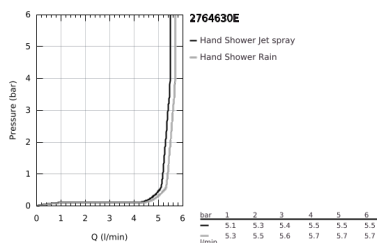

## 27 646 30E TEMPESTA 110 SHOWER RAIL SET 2 SPRAYS (RAIN, JET)

### PRODUCT DESCRIPTION

- Colour: chrome
- consisting of:
  - hand shower Tempesta 110 (27 597)
  - maximum flow rate (at 3 bar): 5.6 l/min
  - shower rail, 900 mm (27 524)
  - shower hose Relaxaflex 1750 mm 1/2" x 1/2" (28 154)
- GROHE EcoJoy - extra efficient water usage, perfect flow
- GROHE SmartSwitch - easily rotate the dial to enjoy your preferred spray option
- GROHE DreamSpray - perfect spray pattern
- GROHE LongLife finish
- Flexible Installation - 1 adjustable bracket for existing drill holes
- adjustable rail holder (turn and glide shower holder)
- GROHE SpeedClean - effortless limescale removal
- Inner WaterGuide - inner insulation for surface protection
- ShockProof silicone ring prevents damage caused by a shower falling
- min. recommended pressure 1.0 bar
- suitable for instantaneous heater
- professional exclusive