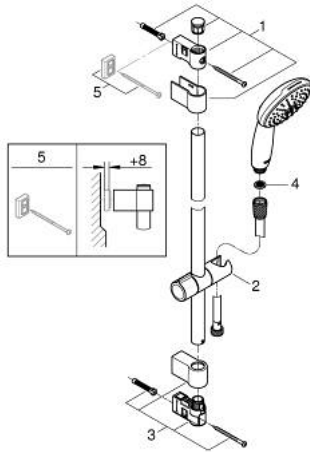

## 27 646 30E TEMPESTA 110 SHOWER RAIL SET 2 SPRAYS (RAIN, JET)

### PRODUCT DESCRIPTION

- Colour: chrome
- consisting of:
  - hand shower Tempesta 110 (27 597)
  - maximum flow rate (at 3 bar): 5.6 l/min
  - shower rail, 900 mm (27 524)
  - shower hose Relaxaflex 1750 mm 1/2" x 1/2" (28 154)
- GROHE EcoJoy - extra efficient water usage, perfect flow
- GROHE SmartSwitch - easily rotate the dial to enjoy your preferred spray option
- GROHE DreamSpray - perfect spray pattern
- GROHE LongLife finish
- Flexible Installation - 1 adjustable bracket for existing drill holes
- adjustable rail holder (turn and glide shower holder)
- GROHE SpeedClean - effortless limescale removal
- Inner WaterGuide - inner insulation for surface protection
- ShockProof silicone ring prevents damage caused by a shower falling
- min. recommended pressure 1.0 bar
- suitable for instantaneous heater
- professional exclusive

### SPARE PARTS

- 1: Shower rail holder (Spare part-nr. 48607000)
  - 2: Glide element (Spare part-nr. 48609000)
  - 3: Shower rail holder (Spare part-nr. 48608000)
  - 4: Dirt strainer (Spare part-nr. 0700200M)
  - 5: Compensation disc (Spare part-nr. 48543001)\*
- \* Optional accessories