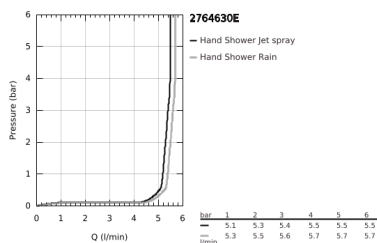

27 646 30E TEMPESTA 110 SHOWER RAIL SET 2 SPRAYS (RAIN, JET)

PRODUCT DESCRIPTION

- Colour: chrome
- consisting of:
 - hand shower Tempesta 110 (27 597)
 - maximum flow rate (at 3 bar): 5.6 l/min
 - shower rail, 900 mm (27 524)
 - shower hose Relaxaflex 1750 mm 1/2" x 1/2" (28 154)
- GROHE SmartSwitch - easily rotate the dial to enjoy your preferred spray option
- GROHE DreamSpray - perfect spray pattern
- GROHE LongLife finish
- Flexible Installation - 1 adjustable bracket for existing drill holes
- adjustable rail holder (turn and glide shower holder)
- GROHE SpeedClean - effortless limescale removal
- Inner WaterGuide - inner insulation for surface protection
- ShockProof silicone ring prevents damage caused by a shower falling
- min. recommended pressure 1.0 bar
- suitable for instantaneous heater
- professional exclusive