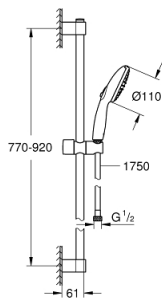

27 646 30E TEMPESTA 110 SHOWER RAIL SET 2 SPRAYS (RAIN, JET)

PRODUCT DESCRIPTION

- Colour: chrome
- consisting of:
 - hand shower Tempesta 110 (27 597)
 - maximum flow rate (at 3 bar): 5.6 l/min
 - shower rail, 900 mm (27 524)
 - shower hose Relaxaflex 1750 mm 1/2" x 1/2" (28 154)
- GROHE SmartSwitch - easily rotate the dial to enjoy your preferred spray option
- GROHE DreamSpray - perfect spray pattern
- GROHE LongLife finish
- Flexible Installation - 1 adjustable bracket for existing drill holes
- adjustable rail holder (turn and glide shower holder)
- GROHE SpeedClean - effortless limescale removal
- Inner WaterGuide - inner insulation for surface protection
- ShockProof silicone ring prevents damage caused by a shower falling
- min. recommended pressure 1.0 bar
- suitable for instantaneous heater
- professional exclusive

27 646 30E TEMPESTA 110 SHOWER RAIL SET 2 SPRAYS (RAIN, JET)

SPARE PARTS

- 1: Shower rail holder (Spare part-nr. 48607000)
 - 2: Glide element (Spare part-nr. 48609000)
 - 3: Shower rail holder (Spare part-nr. 48608000)
 - 4: Dirt strainer (Spare part-nr. 0700200M)
 - 5: Compensation disc (Spare part-nr. 48543001)*
- * Optional accessories