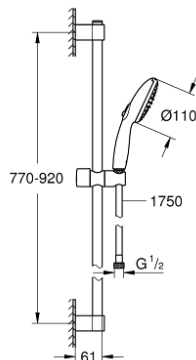

27 646 30E TEMPESTA 110 SHOWER RAIL SET 2 SPRAYS (RAIN, JET)

PRODUCT DESCRIPTION

- Tyc: Chrome
- consisting of:
 - hand shower Tempesta 110 (27 597)
 - maximum flow rate (at 3 bar): 5.6 l/min
 - shower rail, 900 mm (27 524)
 - shower hose Relaxaflex 1750 mm 1/2" x 1/2" (28 154)
- GROHE SmartSwitch - easily rotate the dial to enjoy your preferred spray option
- GROHE DreamSpray - perfect spray pattern
- GROHE LongLife finish
- Flexible Installation - 1 adjustable bracket for existing drill holes
- adjustable rail holder (turn and glide shower holder)
- GROHE SpeedClean - effortless limescale removal
- Inner WaterGuide - inner insulation for surface protection
- ShockProof silicone ring prevents damage caused by a shower falling
- min. recommended pressure 1.0 bar
- suitable for instantaneous heater
- professional exclusive

27 646 30E TEMPESTA 110 SHOWER RAIL SET 2 SPRAYS (RAIN, JET)

SPARE PARTS

- 1: Shower rail holder (Spare part-nr. 48607000)
 - 2: Glide element (Spare part-nr. 48609000)
 - 3: Shower rail holder (Spare part-nr. 48608000)
 - 4: Dirt strainer (Spare part-nr. 0700200M)
 - 5: Compensation disc (Spare part-nr. 48543001)*
- * Optional accessories