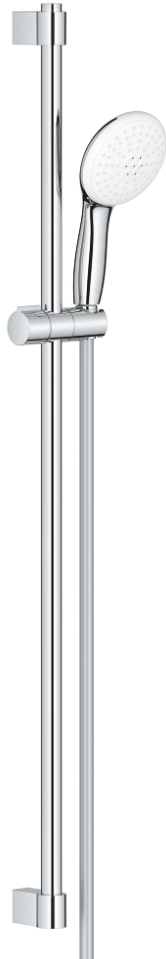

27 646 30E TEMPESTA 110 SHOWER RAIL SET 2 SPRAYS (RAIN, JET)

PRODUCT DESCRIPTION

- Tyc: Chrome
- consisting of:
 - hand shower Tempesta 110 (27 597)
 - maximum flow rate (at 3 bar): 5.6 l/min
 - shower rail, 900 mm (27 524)
 - shower hose Relaxaflex 1750 mm 1/2" x 1/2" (28 154)
- GROHE SmartSwitch - easily rotate the dial to enjoy your preferred spray option
- GROHE DreamSpray - perfect spray pattern
- GROHE LongLife finish
- Flexible Installation - 1 adjustable bracket for existing drill holes
- adjustable rail holder (turn and glide shower holder)
- GROHE SpeedClean - effortless limescale removal
- Inner WaterGuide - inner insulation for surface protection
- ShockProof silicone ring prevents damage caused by a shower falling
- min. recommended pressure 1.0 bar
- suitable for instantaneous heater
- professional exclusive

27 646 30E TEMPESTA 110 SHOWER RAIL SET 2 SPRAYS (RAIN, JET)

SPARE PARTS

- 1: Shower rail holder (Spare part-nr. 48607000)
 - 2: Glide element (Spare part-nr. 48609000)
 - 3: Shower rail holder (Spare part-nr. 48608000)
 - 4: Dirt strainer (Spare part-nr. 0700200M)
 - 5: Compensation disc (Spare part-nr. 48543001)*
- * Optional accessories