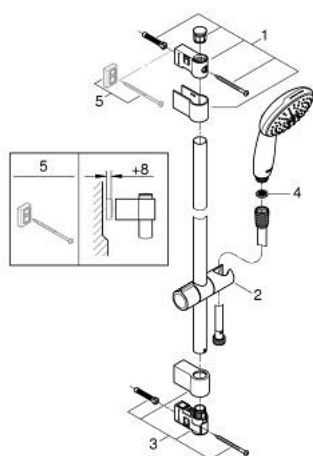

27 646 30E TEMPESTA 110 SHOWER RAIL SET 2 SPRAYS (RAIN, JET)

PRODUCT DESCRIPTION

- Tyc: Chrome
- consisting of:
 - hand shower Tempesta 110 (27 597)
 - maximum flow rate (at 3 bar): 5.6 l/min
 - shower rail, 900 mm (27 524)
 - shower hose Relaxaflex 1750 mm 1/2" x 1/2" (28 154)
- GROHE SmartSwitch - easily rotate the dial to enjoy your preferred spray option
- GROHE DreamSpray - perfect spray pattern
- GROHE LongLife finish
- Flexible Installation - 1 adjustable bracket for existing drill holes
- adjustable rail holder (turn and glide shower holder)
- GROHE SpeedClean - effortless limescale removal
- Inner WaterGuide - inner insulation for surface protection
- ShockProof silicone ring prevents damage caused by a shower falling
- min. recommended pressure 1.0 bar
- suitable for instantaneous heater
- professional exclusive

27 646 30E TEMPESTA 110 SHOWER RAIL SET 2 SPRAYS (RAIN, JET)

SPARE PARTS

- 1: Shower rail holder (Spare part-nr. 48607000)
 - 2: Glide element (Spare part-nr. 48609000)
 - 3: Shower rail holder (Spare part-nr. 48608000)
 - 4: Dirt strainer (Spare part-nr. 0700200M)
 - 5: Compensation disc (Spare part-nr. 48543001)*
- * Optional accessories