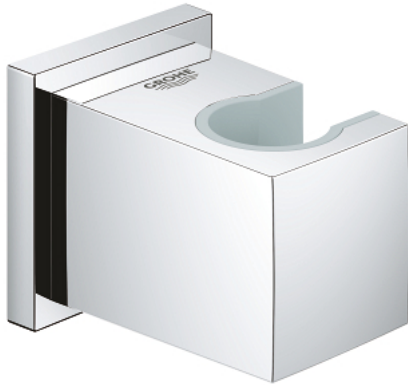

27 693 000 **EUPHORIA CUBE WALL HAND SHOWER HOLDER**

PRODUCT DESCRIPTION

- Colour: chrome
- not adjustable
- GROHE LongLife finish