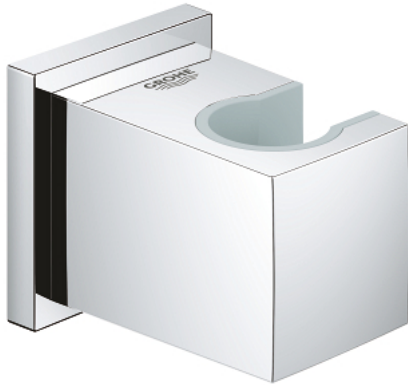

27 693 000 **EUPHORIA CUBE WALL HAND SHOWER HOLDER**

PRODUCT DESCRIPTION

- Tyc: Chrome
- not adjustable
- GROHE LongLife finish